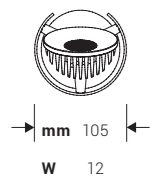

PERIOD EXTE

Versatile, modern and efficient, PERIOD EXTE is a unique accent lighting fixture with minimal dimensions to facilitate freedom of use. It has beautiful aesthetic qualities and boasts all the benefits of the latest LED technology. PERIOD EXTE is ideal for use in a wide range of interior projects.

Design Serge & Robert Cornelissen.

Technical specifications at page 266

η	>100 lm/W	
UGR	<22	
CRI	>90	
IP	43