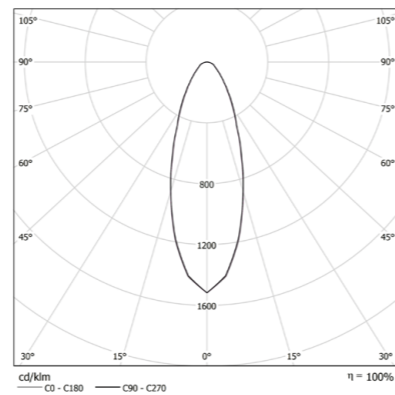

ErP class: A⁺

COLOURS

White RAL 9003 - Code: B

Stratos Grey - Code: C24

PERIOD EXTE

OPTIC

Available with lens 32°.
CRI>90

IP 43 A*