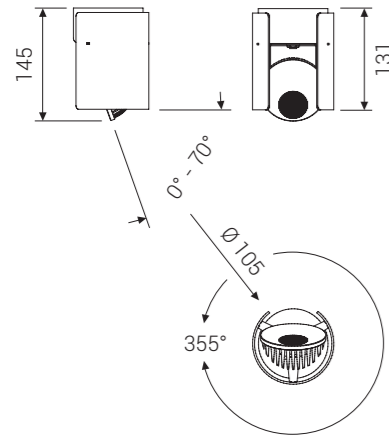

PERIOD EXTE

OPTIC

Available with lens 32°.
CRI>90