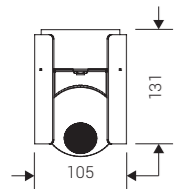

PERIOD EXTE

Versatile, modern and efficient, PERIOD EXTE is a unique accent lighting fixture with minimal dimensions to facilitate freedom of use. It has beautiful aesthetic qualities and boasts all the benefits of the latest LED technology. PERIOD EXTE is ideal for use in a wide range of interior projects.

Design Serge & Robert Cornelissen.

Technical specifications at page 266

η	>100 lm/W	
UGR	<22	
CRI	>90	
IP	43