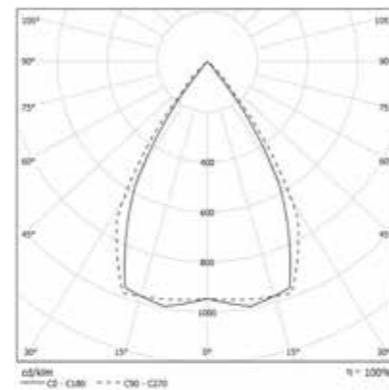

WAVE

OPTIC

High Contrast diffuser UGR < 16.

End caps included. See accessories on p. 37.

IP 40 A++

COLOUR TEMPERATURE

4000K

COD	💡	lm	mm
85DR36DKL490	36W	3852	1185
85DR45DKL490	45W	4815	1465
85DR54DKL490	54W	5778	1745
85DR90DKL490	90W	9630	2865

3000K

COD	💡	lm	mm
85DR36DKL390	36W	3582	1185
85DR45DKL390	45W	4478	1465
85DR54DKL390	54W	5374	1745
85DR90DKL390	90W	8956	2865

WAVE DOUBLE EMISSION

OPTIC

High Contrast diffuser UGR < 16 and upper diffuser for dual emission: direct / indirect.

End caps included. See accessories on p. 37.

IP 40 A++

DIRECT // INDIRECT EMISSION

mm	Power Direct Mod.	Power Indirect Mod.
1185	36	12
1465	45	16
1745	54	16
2865	90	32

COLOUR TEMPERATURE

4000K

3000K

COD	💡	lm	mm
85DI48DKL490	48W	5148	1185
85DI61DKL490	61W	6543	1465
85DI70DKL490	70W	7506	1745
85DI122DKL490	122W	13086	2865

COD	💡	lm	mm
85DI48DKL390	48W	4787	1185
85DI61DKL390	61W	6085	1465
85DI70DKL390	70W	6981	1745
85DI122DKL390	122W	12170	2865

Accessories

85AA13

Single wire 1500mm long adjustable suspension kit.

85AA1330

Single wire 3000mm long adjustable suspension kit.

85AA16

3 pole-powered supply box. Cable length 2000mm.

00AA165P

5 pole-powered supply box. Cable length 2000mm.

85AA11

Flexible mechanical/electrical creative joint.