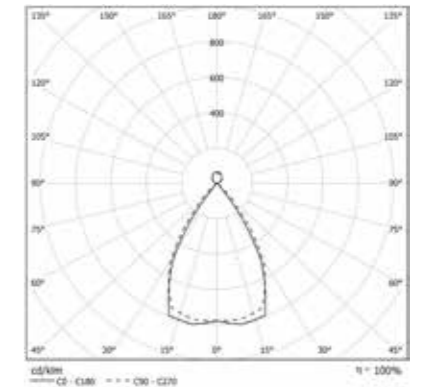

DIRECT // INDIRECT EMISSION

mm	Power Direct Mod.	Power Indirect Mod.
1185	36	12
1465	45	16
1745	54	16
2865	90	32

COLOUR TEMPERATURE

4000K

3000K

COD	💡	lm	mm
85DI48DKL490	48W	5148	1185
85DI61DKL490	61W	6543	1465
85DI70DKL490	70W	7506	1745
85DI122DKL490	122W	13086	2865

COD	💡	lm	mm
85DI48DKL390	48W	4787	1185
85DI61DKL390	61W	6085	1465
85DI70DKL390	70W	6981	1745
85DI122DKL390	122W	12170	2865

Accessories

85AA13

Single wire 1500mm long adjustable suspension kit.

85AA1330

Single wire 3000mm long adjustable suspension kit.

85AA16

3 pole-powered supply box. Cable length 2000mm.

00AA165P

5 pole-powered supply box. Cable length 2000mm.

85AA11

Flexible mechanical/electrical creative joint.