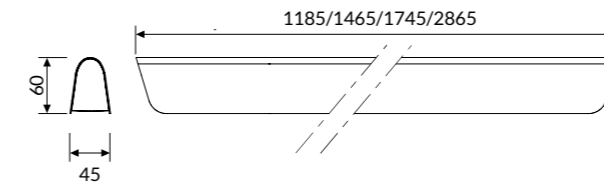

WAVE DOUBLE EMISSION

OPTIC

High Contrast diffuser UGR < 16 and upper diffuser for dual emission: direct / indirect.

End caps included. See accessories on p. 37.

IP 40 A++