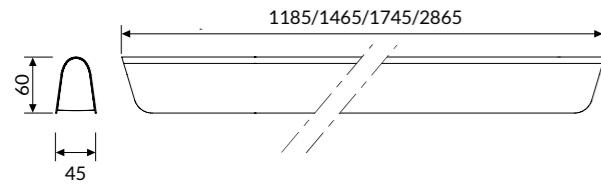

WAVE

OPTIC

High Contrast diffuser UGR < 16.

End caps included. See accessories on p. 37.

IP 40 A++