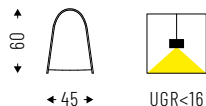

Wave Display (P. 71)

* Where available

** With black optics and end caps.

WAVE

IP 40

High Contrast diffuser UGR<16.

End caps and suspensions included.

Cod. 4000K	Icon	Im	L mm
85DR26DKK4		26W	1185
85DR36DKK4		36W	1185
85DR31DKK4		31W	1465
85DR45DKK4		45W	1465
85DR37DKK4		37W	1745
85DR54DKK4		54W	1745
85DR61DKK4		61W	2865
85DR90DKK4		90W	2865