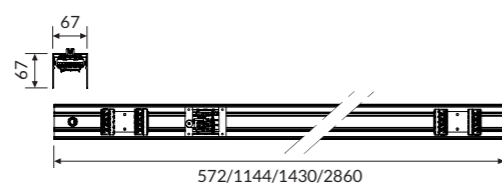

VECTOR IP54

VECTOR IP54

Design ESSE-CI

η >144 lm/W; >153 lm/W

CRI >80

IP 54

UGR <22