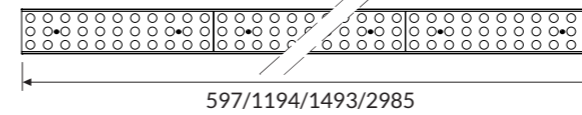

OPTIC

PMMA lens for elliptical emission.