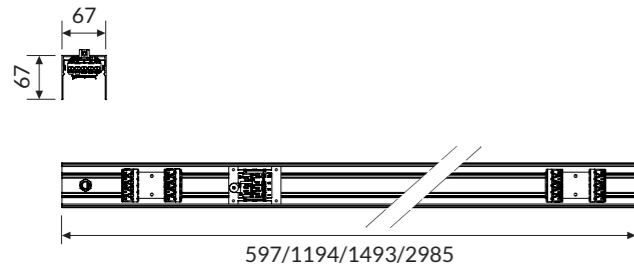

VERSIONS

VECTOR IP54 PROFILE
VECTOR IP54 PC60
VECTOR IP54 PC90

VECTOR IP54 EL
ACCESSORIES

VECTOR IP54 PROFILE

Prewired aluminium body 7x2,5 mm².

IP 54

COD	mm
84AA572	572
84AA1144	1144
84AA1430	1430
84AA2860	2860