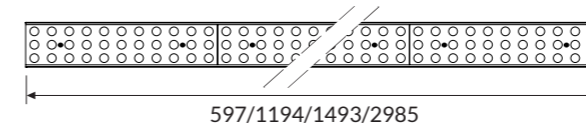

OPTIC

PMMA lens with 60° emission.