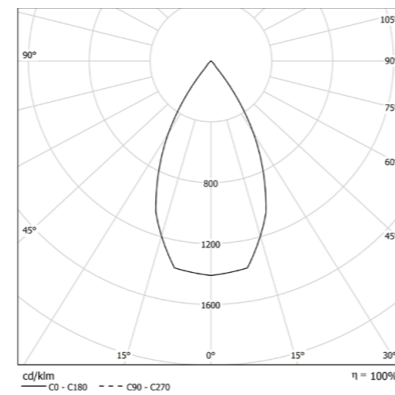

OPTICS

VT reflectors from 15° - 20° - 36° - 50° beam angles
 PC polycarbonate lens from 12° - 24° beam angles
 Mat glass
 Sculpture optic

BODY

Manufactured from pressure die-cast aluminum with epoxy powder coating.

OPTIC

Internal aluminum reflectors:
15° - 20° - 36° - 50° beam angles.

IP 40 A+

COLOUR TEMPERATURE //

4 0 0 0 K

COD		lm
14VT12L415LV90	12W 15° 4000K	1259
14VT12L420LV90	12W 20° 4000K	1259
14VT12L436LV90	12W 36° 4000K	1259
14VT12L450LV90	12W 50° 4000K	1259