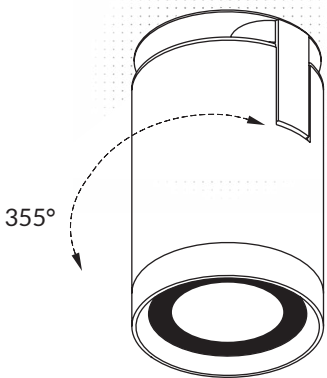

TERES EXTE CEILING