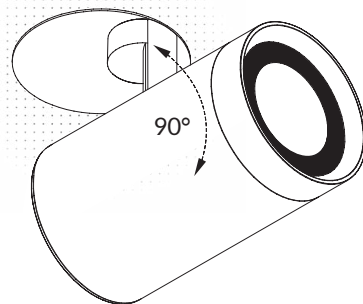

TERES EXTE CEILING