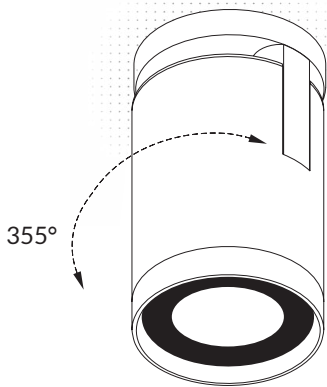

14AAMGM

TERES EXTE VT MEDIUM
Mat Glass.

14AASLM

TERES EXTE VT MEDIUM
Sculpture optic.

14AANDM

TERES EXTE VT MEDIUM
Honeycomb optic.

TECHNICAL NOTE

BODY ROTATION