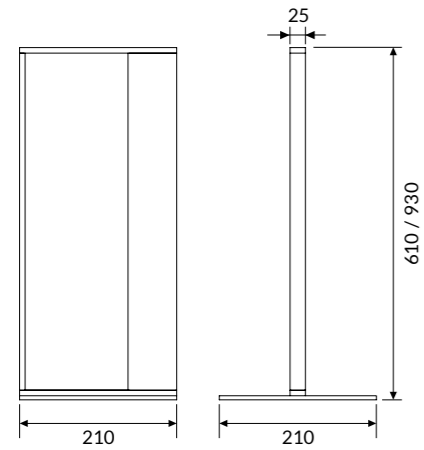

SCOUT

OPTIC

LGP (Light Guide Panel) diffuser in backlight plexiglass with microncisions designed to ensure uniform emission of light outwards.