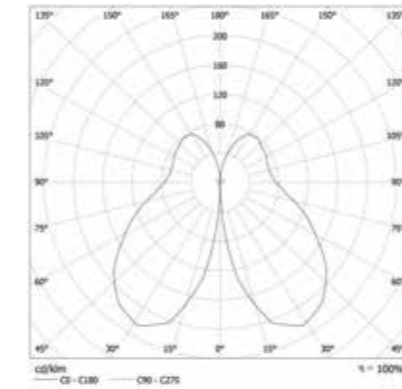

SCOUT

OPTIC

LGP (Light Guide Panel) diffuser in backlight plexiglass with microncisions designed to ensure uniform emission of light outwards.

IP 66 A+

COLOUR TEMPERATURE 3000K

COD	💡	lm	mm
91PC9L366	9W	180	610
91PC13L366	13W	260	930

SCOUT WALL

OPTIC

LGP (Light Guide Panel) diffuser in backlight plexiglass with microncisions designed to ensure uniform emission of light outwards.

COLOUR TEMPERATURE 3000K

COD	💡	lm	mm
91PC9L3LW66	9W	180	610
91PC13L3LW66	13W	260	930

SCOUT WALL SPOT

OPTIC

Spot with 35° beam angle.

Remote driver supplied with the fixture.

COLOUR TEMPERATURE 3000K

COD	💡	lm
91AA3L3W66	3W	187

IP 66 A+

IP 66 A+