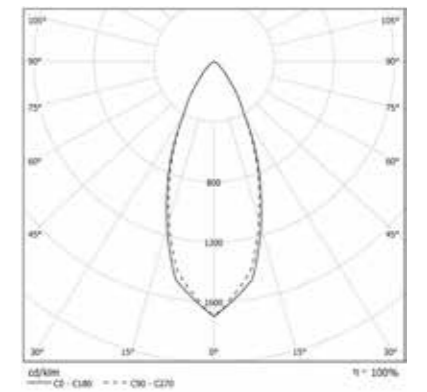

IP 66 A+

IP 66 A+

SCOUT SPOT

OPTIC

Spot with 35° beam angle.

IP 66 A*

COLOUR TEMPERATURE 3000K

COD	💡	lm	mm
91AA23L366	2x3W	374	600
91AA23L3L66	2x3W	374	900

SCOUT SPOT DOUBLE EMISSION

OPTIC

Spot with 35° beam angle and asymmetrical back emission ground oriented.

IP 66 A*

Rear emission

Spot emission

COLOUR TEMPERATURE 3000K

COD	💡	lm	mm
91DI3S23L366	3W + 2x3W	60 + 374	600
91DI5S23L366	5W + 2x3W	100 + 374	900

Accessories

LENS FOR SPOT

91AALPC20
Lens 20° beam angle.

91AALPC45
Lens 45° beam angle.