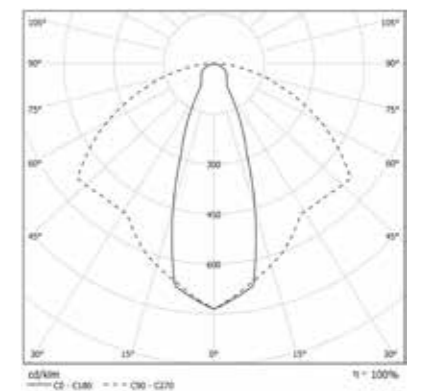

COLOUR TEMPERATURE 3000K

COD	💡	lm	mm
91PC9L3LW66	9W	180	610
91PC13L3LW66	13W	260	930

SCOUT WALL SPOT

OPTIC

Spot with 35° beam angle.

Remote driver supplied with the fixture.

COLOUR TEMPERATURE 3000K

COD	💡	lm
91AA3L3W66	3W	187

IP 66 A+

IP 66 A+

SCOUT SPOT

OPTIC

Spot with 35° beam angle.

IP 66 A*

COLOUR TEMPERATURE 3000K

COD	💡	lm	mm
91AA23L366	2x3W	374	600
91AA23L3L66	2x3W	374	900

SCOUT SPOT DOUBLE EMISSION

OPTIC

Spot with 35° beam angle and asymmetrical back emission ground oriented.

IP 66 A*

Rear emission

Spot emission

COLOUR TEMPERATURE 3000K

COD	💡	lm	mm
91DI3S23L366	3W + 2x3W	60 + 374	600
91DI5S23L366	5W + 2x3W	100 + 374	900