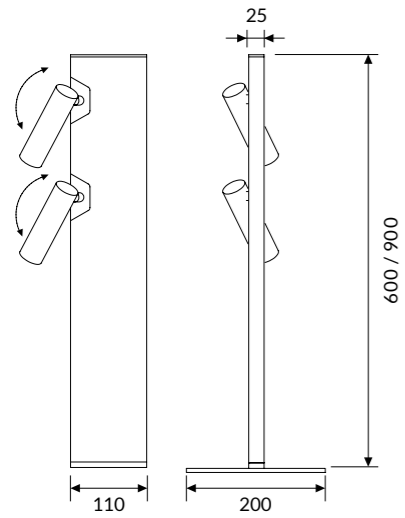

COLOUR TEMPERATURE 3000K

COD	💡	lm	mm
91PC9L3LW66	9W	180	610
91PC13L3LW66	13W	260	930

SCOUT WALL SPOT

OPTIC

Spot with 35° beam angle.

Remote driver supplied with the fixture.

COLOUR TEMPERATURE 3000K

COD	💡	lm
91AA3L3W66	3W	187

IP 66 A+

IP 66 A+

SCOUT SPOT

OPTIC

Spot with 35° beam angle.

IP 66 A*

COLOUR TEMPERATURE 3000K

COD	💡	lm	mm
91AA23L366	2x3W	374	600
91AA23L3L66	2x3W	374	900

SCOUT SPOT DOUBLE EMISSION

OPTIC

Spot with 35° beam angle and asymmetrical back emission ground oriented.

IP 66 A*

Rear emission

Spot emission

COLOUR TEMPERATURE 3000K

COD	💡	lm	mm
91DI3S23L366	3W + 2x3W	60 + 374	600
91DI5S23L366	5W + 2x3W	100 + 374	900

Accessories

LENS FOR SPOT

91AALPC20
Lens 20° beam angle.

91AALPC45
Lens 45° beam angle.