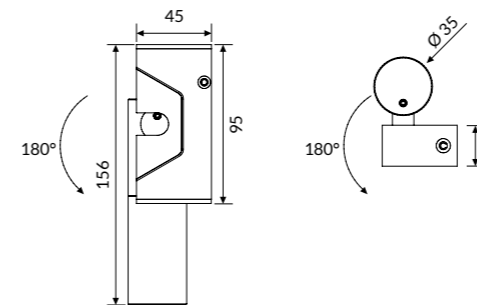

COLOUR TEMPERATURE 3000K

COD	💡	lm	mm
91PC9L3LW66	9W	180	610
91PC13L3LW66	13W	260	930

SCOUT WALL SPOT

OPTIC

Spot with 35° beam angle.

Remote driver supplied with the fixture.

COLOUR TEMPERATURE 3000K

COD	💡	lm
91AA3L3W66	3W	187

IP 66 A+

IP 66 A+

SCOUT SPOT

OPTIC

Spot with 35° beam angle.

IP 66 A*

COLOUR TEMPERATURE 3000K

COD	💡	lm	mm
91AA23L366	2x3W	374	600
91AA23L3L66	2x3W	374	900