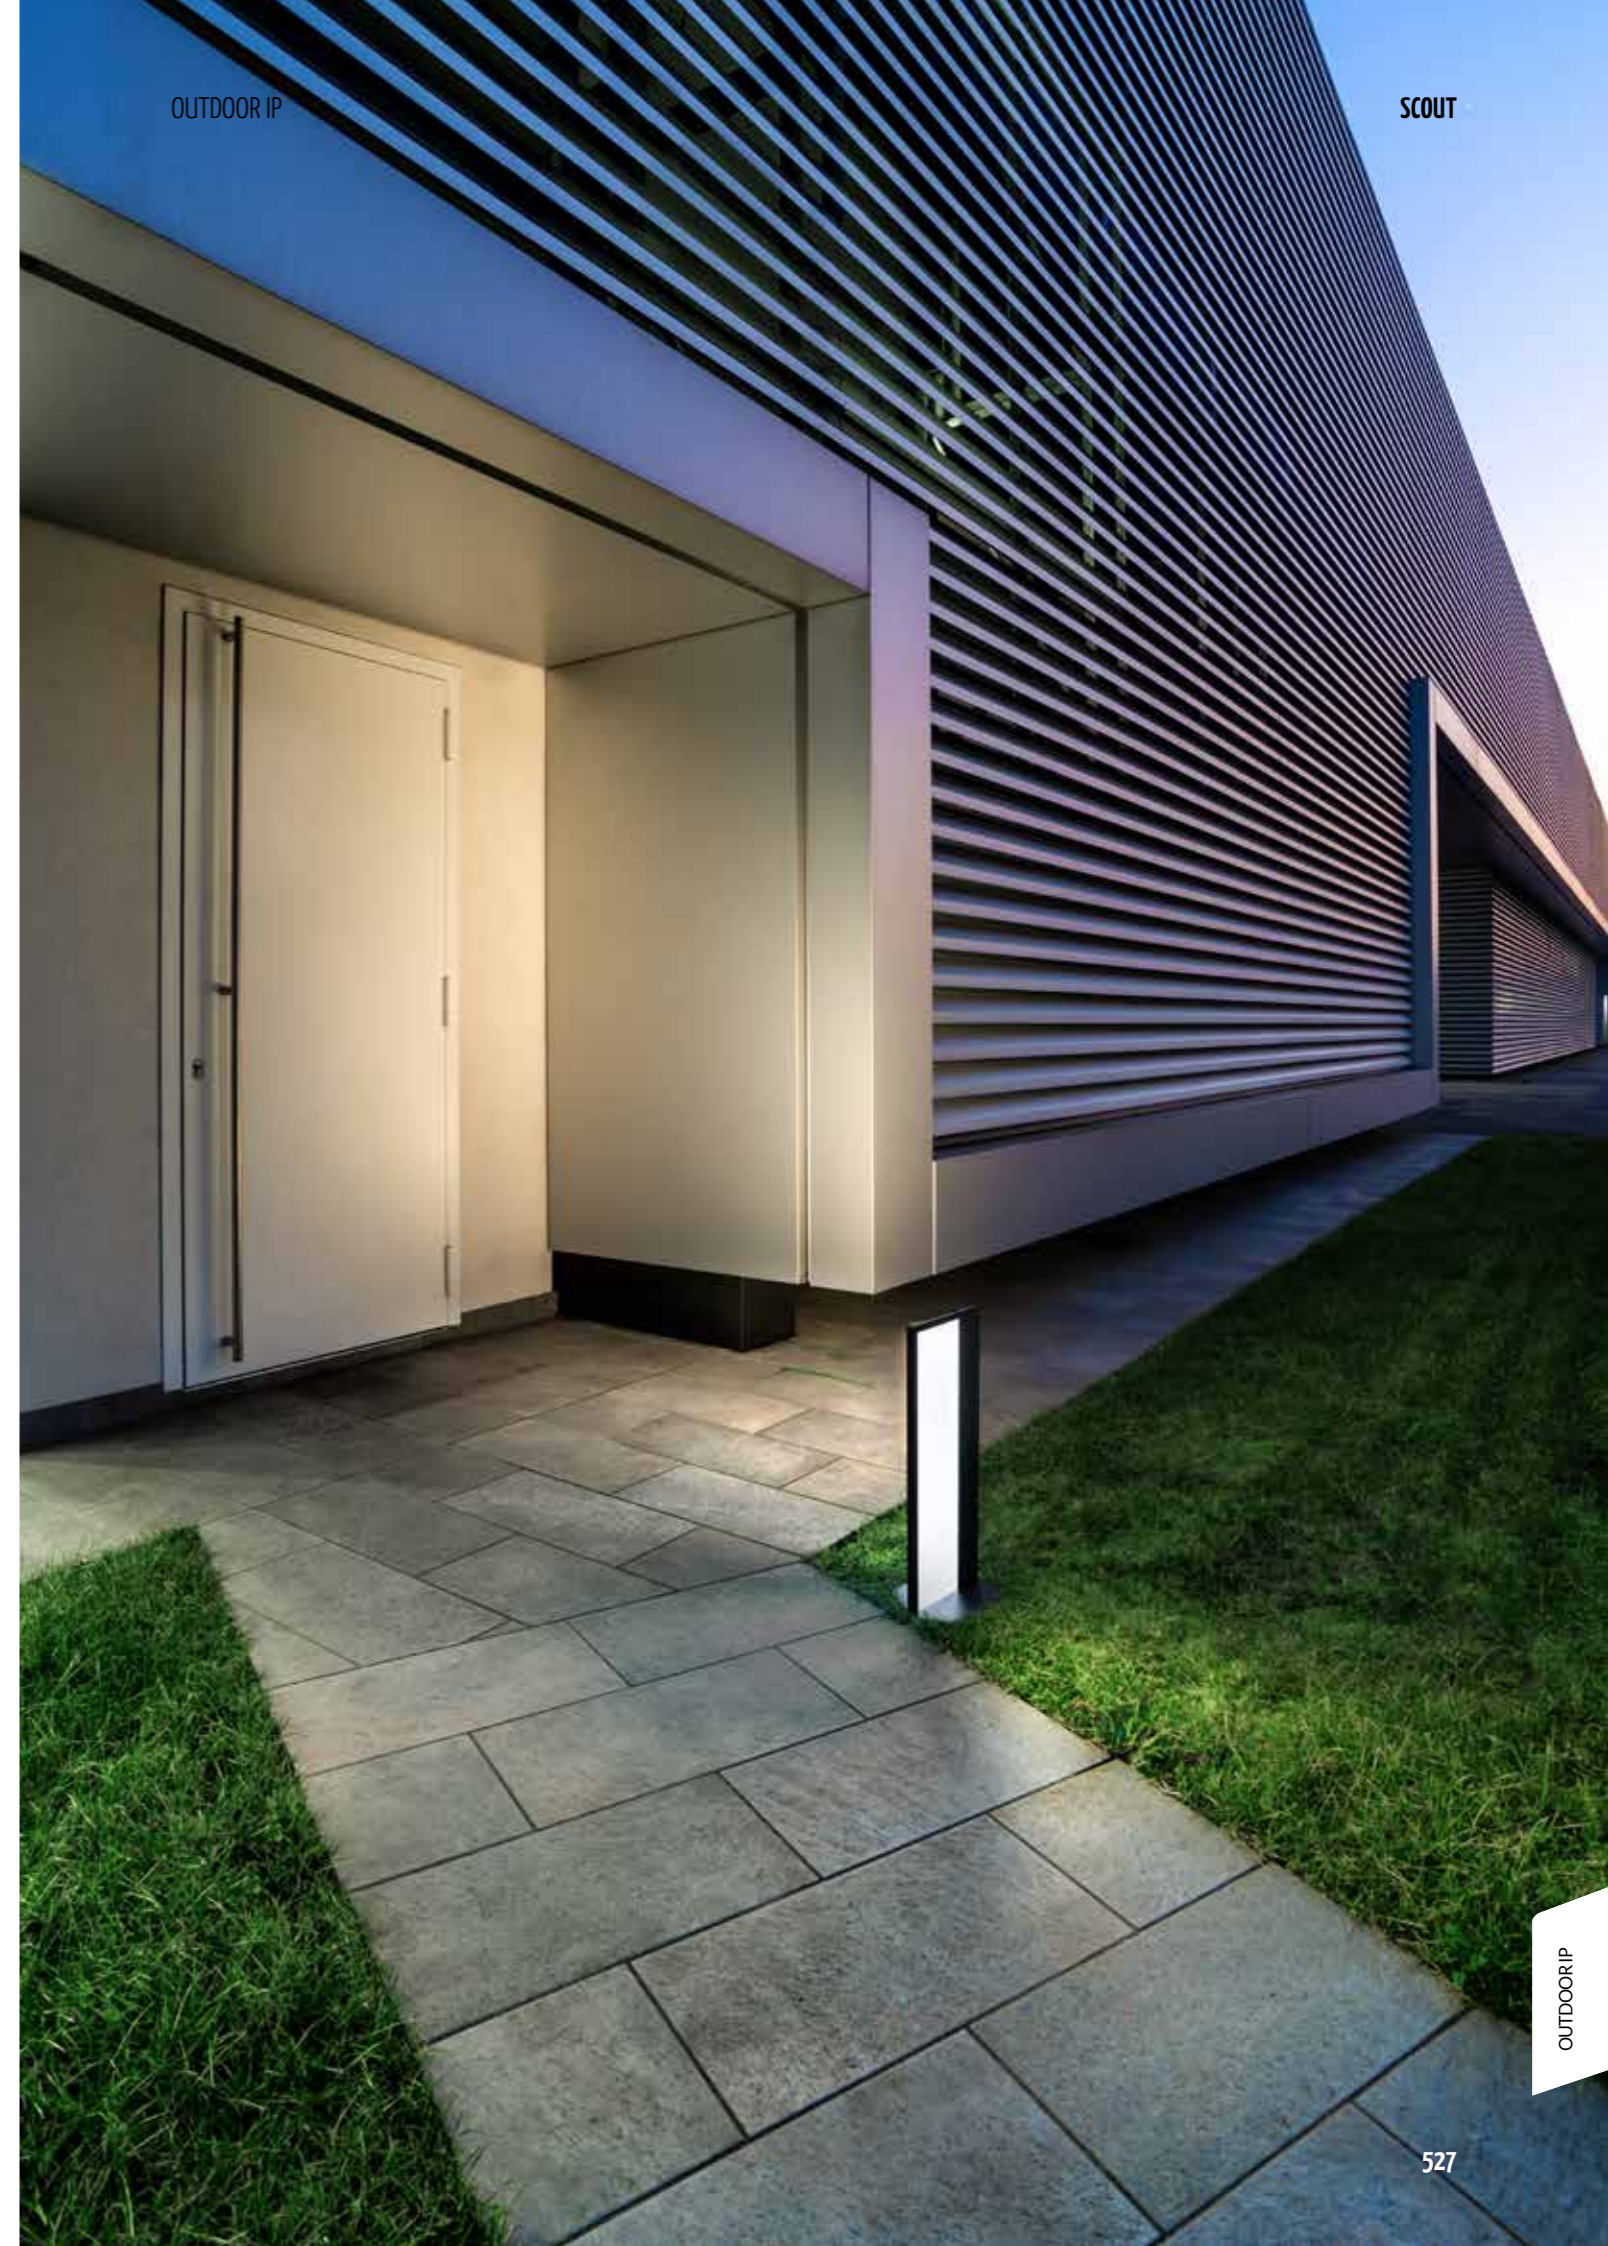

ON REQUEST

- 4000K

Specifications Built-in driver.

Optic PMMA diffuser with built-in transparent light particles.

Body Manufactured from pressure die-cast aluminum with epoxy powder coating.

Colour

- White RAL 9003 wrinkled - Code: W
- Black RAL 9005 wrinkled - Code: BK
- Anthracite - Code: GA
- Bronze Corten - Code: BC