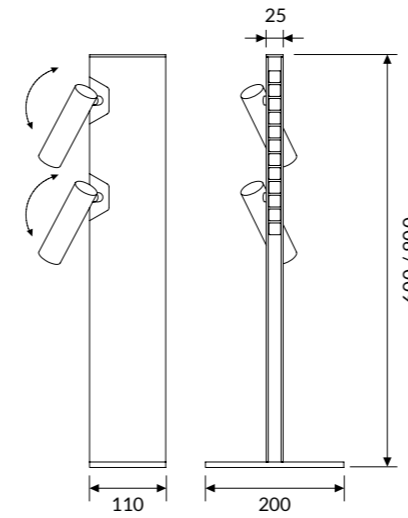

COLOUR TEMPERATURE 3000K

COD	💡	lm	mm
91PC9L3LW66	9W	180	610
91PC13L3LW66	13W	260	930

SCOUT WALL SPOT

OPTIC

Spot with 35° beam angle.

Remote driver supplied with the fixture.

COLOUR TEMPERATURE 3000K

COD	💡	lm
91AA3L3W66	3W	187

IP 66 A+

IP 66 A+

SCOUT SPOT

OPTIC

Spot with 35° beam angle.

IP 66 A*

COLOUR TEMPERATURE 3000K

COD	💡	lm	mm
91AA23L366	2x3W	374	600
91AA23L3L66	2x3W	374	900

SCOUT SPOT DOUBLE EMISSION

OPTIC

Spot with 35° beam angle and asymmetrical back emission ground oriented.

IP 66 A*

Rear emission

Spot emission

COLOUR TEMPERATURE 3000K

COD	💡	lm	mm
91DI3S23L366	3W + 2x3W	60 + 374	600
91DI5S23L366	5W + 2x3W	100 + 374	900

Accessories

LENS FOR SPOT

91AALPC20
Lens 20° beam angle.

91AALPC45
Lens 45° beam angle.