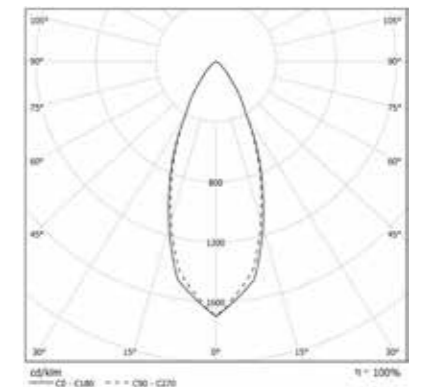

COLOUR TEMPERATURE 3000K

COD	💡	lm	mm
91PC9L3LW66	9W	180	610
91PC13L3LW66	13W	260	930

SCOUT WALL SPOT

OPTIC

Spot with 35° beam angle.

Remote driver supplied with the fixture.

COLOUR TEMPERATURE 3000K

COD	💡	lm
91AA3L3W66	3W	187

IP 66 A+

IP 66 A+

SCOUT SPOT

OPTIC

Spot with 35° beam angle.

IP 66 A*

COLOUR TEMPERATURE 3000K

COD	💡	lm	mm
91AA23L366	2x3W	374	600
91AA23L3L66	2x3W	374	900

SCOUT SPOT DOUBLE EMISSION

OPTIC

Spot with 35° beam angle and asymmetrical back emission ground oriented.

IP 66 A*

Rear emission

Spot emission

COLOUR TEMPERATURE 3000K

COD	💡	lm	mm
91DI3S23L366	3W + 2x3W	60 + 374	600
91DI5S23L366	5W + 2x3W	100 + 374	900