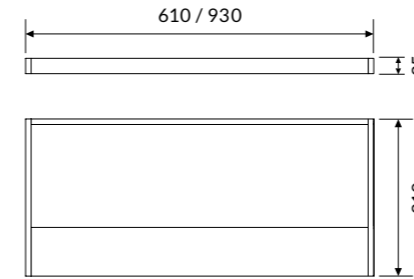

IP 66 A+

COLOUR TEMPERATURE 3000K

COD	💡	lm	mm
91PC9L366	9W	180	610
91PC13L366	13W	260	930

SCOUT WALL

OPTIC

LGP (Light Guide Panel) diffuser in backlight plexiglass with microncisions designed to ensure uniform emission of light outwards.

COLOUR TEMPERATURE 3000K

COD	💡	lm	mm
91PC9L3LW66	9W	180	610
91PC13L3LW66	13W	260	930

SCOUT WALL SPOT

OPTIC

Spot with 35° beam angle.

Remote driver supplied with the fixture.

COLOUR TEMPERATURE 3000K

COD	💡	lm
91AA3L3W66	3W	187