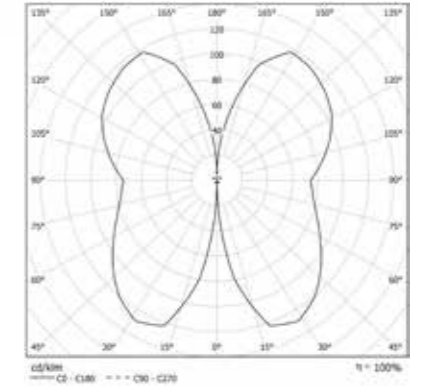

COLOUR TEMPERATURE 3000K

COD	💡	lm	mm
91PC9L3LW66	9W	180	610
91PC13L3LW66	13W	260	930

SCOUT WALL SPOT

OPTIC

Spot with 35° beam angle.

Remote driver supplied with the fixture.

COLOUR TEMPERATURE 3000K

COD	💡	lm
91AA3L3W66	3W	187

IP 66 A+

IP 66 A+

SCOUT SPOT

OPTIC

Spot with 35° beam angle.

IP 66 A*

COLOUR TEMPERATURE 3000K

COD	💡	lm	mm
91AA23L366	2x3W	374	600
91AA23L3L66	2x3W	374	900

SCOUT SPOT DOUBLE EMISSION

OPTIC

Spot with 35° beam angle and asymmetrical back emission ground oriented.

IP 66 A*

Rear emission

Spot emission

COLOUR TEMPERATURE 3000K

COD	💡	lm	mm
91DI3S23L366	3W + 2x3W	60 + 374	600
91DI5S23L366	5W + 2x3W	100 + 374	900