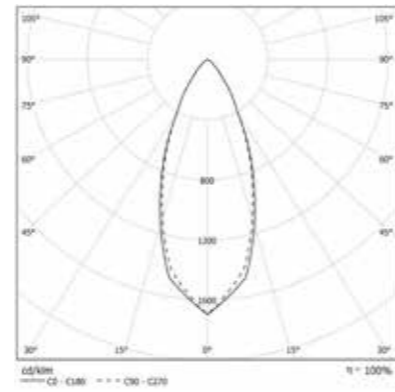

COLOUR TEMPERATURE 3000K

COD	💡	lm	mm
91PC9L3LW66	9W	180	610
91PC13L3LW66	13W	260	930

SCOUT WALL SPOT

OPTIC

Spot with 35° beam angle.

Remote driver supplied with the fixture.

COLOUR TEMPERATURE 3000K

COD	💡	lm
91AA3L3W66	3W	187

IP 66 A+

IP 66 A+

SCOUT SPOT

OPTIC

Spot with 35° beam angle.

IP 66 A*

COLOUR TEMPERATURE 3000K

COD	💡	lm	mm
91AA23L366	2x3W	374	600
91AA23L3L66	2x3W	374	900

SCOUT SPOT DOUBLE EMISSION

OPTIC

Spot with 35° beam angle and asymmetrical back emission ground oriented.

IP 66 A*

Rear emission

Spot emission

COLOUR TEMPERATURE 3000K

COD	💡	lm	mm
91DI3S23L366	3W + 2x3W	60 + 374	600
91DI5S23L366	5W + 2x3W	100 + 374	900