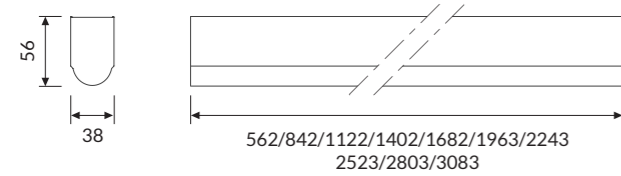

VERSIONS

RGL LED PG LOW POWER
RGL LED PG HIGH POWER
ACCESSORIES

/ 4 4 6

RGL LED PG LOW POWER

OPTIC

PMMA diffuser for homogenous emission.

IP 40 A+

COLOUR TEMPERATURE //