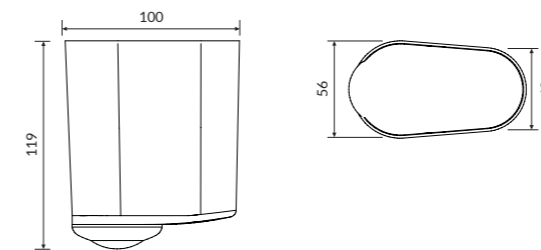

REM CEILING

For ceiling mounting.
1h/3h autonomy. S/E mode.

COLOUR TEMPERATURE //

6 5 0 0 K

COD		lm
13EM2L65H1C	2W 6500K	217
13EM2L65H3C	2W 6500K	217