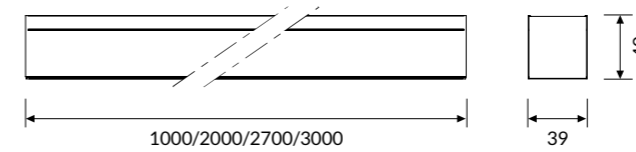

PROFREEL

Aluminum profile for ceiling, suspension or recessed installation.

See accessories on p. 112.