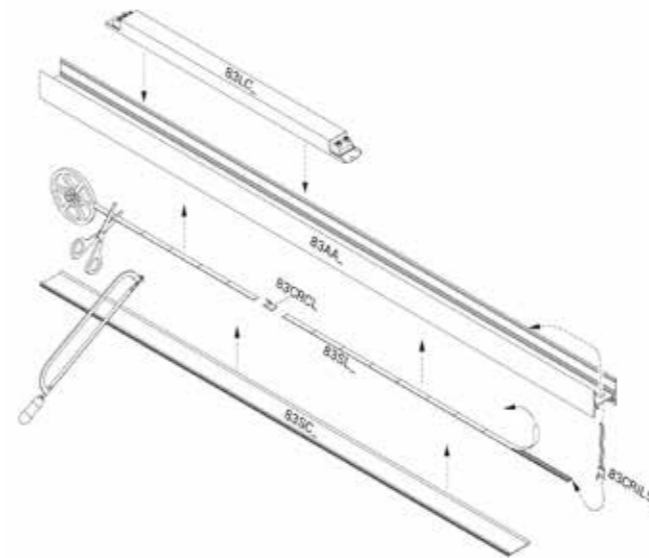

CONVERTER DALI 24V FOR REMOTE INSTALLATION

COD	Light Bulb Icon
83LC15024ISD	24V 150W

CONVERTER BLUETOOTH 24V FOR REMOTE INSTALLATION

COD	Light Bulb Icon
83LC3524ISBT	24V 35W
83LC6024ISBT	24V 60W
83LC10024ISBT	24V 100W
83LC15024ISBT	24V 150W

CONVERTER ON/OFF 24V TO BE HOUSED INSIDE THE EXTRUSION

COD	Light Bulb Icon
83LC2024	24V 20W
83LC6024	24V 60W

CONVERTER DALI 24V TO BE HOUSED INSIDE THE EXTRUSION

COD	Light Bulb Icon
83LC10024D	24V 100W

Accessories

83PG1000
83PG2000
83PG3000
PG diffuser from 1000mm / 2000mm / 3000mm.

83IN1000
Indirect PMMA semiopal cover L. 1200mm.

83SC10000
PG methacrylate diffuser, 10m coil to be measured and cut on site to provide continuous gap-free light diffusion.

83AA13
Single wire 1500mm long adjustable suspension kit.

83AA1330
Single wire 3000mm long adjustable suspension kit.

83AA14
Ceiling mounting kit.

00AA16
3 poles-powered supply box. Cable length 2000mm.

00AA165P
5 poles-powered supply box. Cable length 2000mm.

83AA09
End caps kit.

Accessories

83AA11
Linear joint.

83AA17
Brackets kit for recessed installation.

83AA18563
83AA18843
83AA181123
83AA181404
83AA181684
83AA182524
Kit for concrete.

Technical Note

INTRODUCTION

PROFREEL leaves complete freedom to customize both the lengths and the luminous shapes that you want to create. Horizontal and vertical angles are obtained easily by cutting the profile and the diffuser directly on site.

A FEW EASY STEPS

- Define and select the length of the system
- Choose the power/flux and type of LED Strip
- Match the correct driver and the linkage connectors
- Choose the diffuser and installation accessories

INSTALLATION EXAMPLES