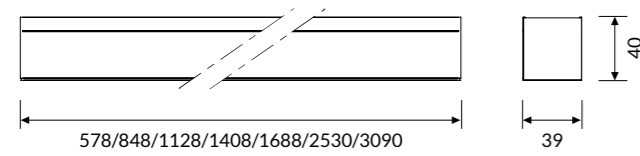

Luminaire complete with strip 10 W/mt, end caps and converter.
Mounting accessories to be ordered separately. See accessories on p. 112.

IP 40 A+

COLOUR TEMPERATURE

4000K

COD	💡	lm	mm
83PG6L490	5.5W	529	578
83PG8L490	8W	769	848
83PG11L490	11W	1058	1128
83PG14L490	13.5W	1298	1408
83PG17L490	16.5W	1586	1688
83PG25L490	25W	2404	2530
83PG31L490	30.5W	2932	3090