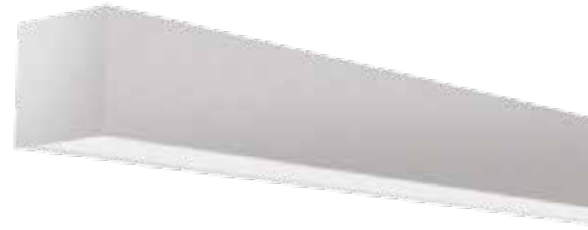

PROFREEL IS

OPTIC

Satin methacrylate totally homogeneous extruded diffuser, UGR <22.

Luminaire complete with strip 10 W/mt, end caps and converter.
Mounting accessories to be ordered separately. See accessories on p. 112.