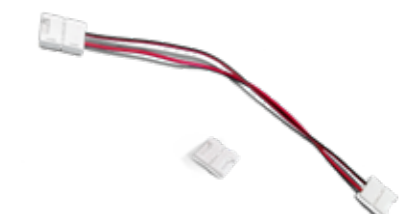

PROFREEL

ID CODE: 83

PROFREEL is a fixture series for ceiling, suspension or frameless recessed mounting that **leaves space for customization directly on site**. The device consists of an aluminum body supplied in lengths of up to 3 meters, electronic components (driver and LED strip), that can be selected according to the site needs. The PG methacrylate diffuser is supplied in a 10m coil to be measured and cut on site to realize **bright lines of perfectly homogeneous light without interruption**. PROFREEL also allows the application of LED tapelight into the top of the profile to achieve bi-directional light distribution. The possibility of integrating the driver inside of the lamp body is the main advantage: in this way the installation is simplified and the aesthetics improved.

PROFREEL FAST CONNECTORS

Fast connectors of start and continuous line.

COD	
83CRIL500	Connector start line with cables 500mm
83CRCL	Connector center line

PROFREEL CONVERTER

The driver should be selected according to the power of led strips you intend to use, and its length.