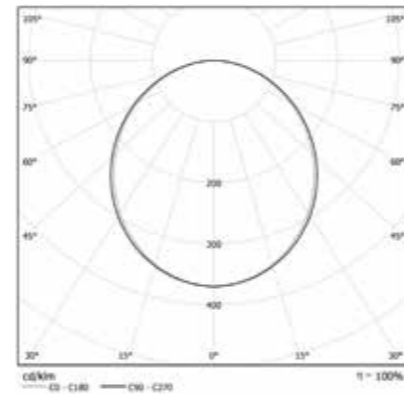

Luminaire complete with strip 10 W/mt, end caps and converter.
Mounting accessories to be ordered separately. See accessories on p. 112.

IP 40 A+

COLOUR TEMPERATURE

4000K

COD	💡	lm	mm
83PG6L490	5.5W	529	578
83PG8L490	8W	769	848
83PG11L490	11W	1058	1128
83PG14L490	13.5W	1298	1408
83PG17L490	16.5W	1586	1688
83PG25L490	25W	2404	2530
83PG31L490	30.5W	2932	3090