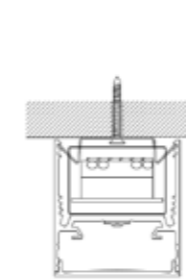

PROFREEL CONVERTER

The driver should be selected according to the power of led strips you intend to use, and its length.

CONVERTER ON/OFF 24V FOR REMOTE INSTALLATION

COD	Light Bulb Icon
83LC10024IS	24V 100W
83LC18024IS	24V 180W

CONVERTER DALI 24V FOR REMOTE INSTALLATION

COD	Light Bulb Icon
83LC15024ISD	24V 150W

CONVERTER BLUETOOTH 24V FOR REMOTE INSTALLATION

COD	Light Bulb Icon
83LC3524ISBT	24V 35W
83LC6024ISBT	24V 60W
83LC10024ISBT	24V 100W
83LC15024ISBT	24V 150W

CONVERTER ON/OFF 24V TO BE HOUSED INSIDE THE EXTRUSION

COD	Light Bulb Icon
83LC2024	24V 20W
83LC6024	24V 60W

CONVERTER DALI 24V TO BE HOUSED INSIDE THE EXTRUSION

COD	Light Bulb Icon
83LC10024D	24V 100W

Accessories

83PG1000
83PG2000
83PG3000
PG diffuser from 1000mm / 2000mm / 3000mm.

83IN1000
Indirect PMMA semiopal cover L. 1200mm.

83SC10000
PG methacrylate diffuser, 10m coil to be measured and cut on site to provide continuous gap-free light diffusion.

83AA13
Single wire 1500mm long adjustable suspension kit.

83AA1330
Single wire 3000mm long adjustable suspension kit.

83AA14
Ceiling mounting kit.

00AA16
3 poles-powered supply box. Cable length 2000mm.

00AA165P
5 poles-powered supply box. Cable length 2000mm.

83AA09
End caps kit.

Accessories

83AA11
Linear joint.

83AA17
Brackets kit for recessed installation.

83AA18563
83AA18843
83AA181123
83AA181404
83AA181684
83AA182524
Kit for concrete.

Technical Note

INTRODUCTION

PROFREEL leaves complete freedom to customize both the lengths and the luminous shapes that you want to create. Horizontal and vertical angles are obtained easily by cutting the profile and the diffuser directly on site.

A FEW EASY STEPS