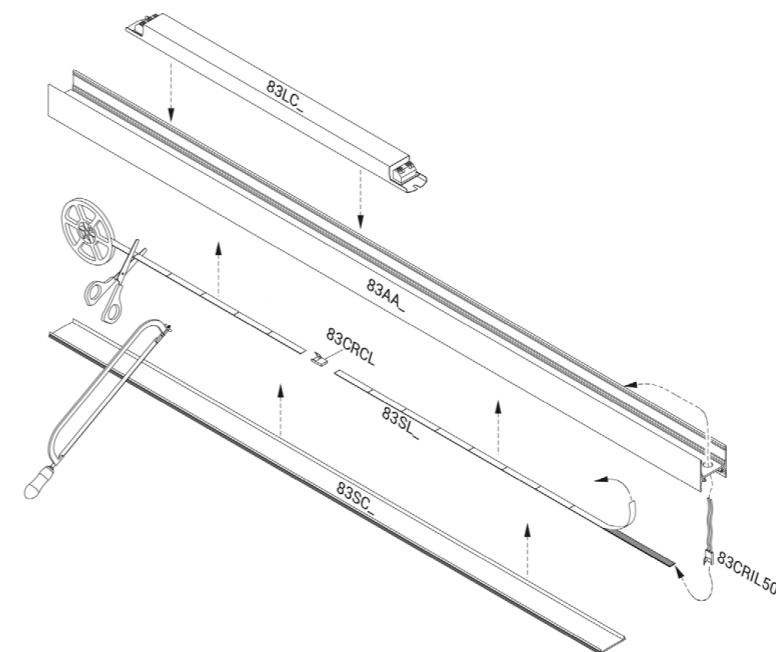

ACCESSORIES

83PG1000
83PG2000
83PG3000

PG diffuser from 1000mm / 2000mm / 3000mm.

83IN1000

Indirect PMMA semiopal cover L. 1200mm.

83SC10000

PG methacrylate diffuser, 10m coil to be measured and cut on site to provide continuous gap-free light diffusion.

83AA13

Single wire 1500mm long adjustable suspension kit.

83AA1330

Single wire 3000mm long adjustable suspension kit.

83AA14

Ceiling mounting kit.

83AA16

3 poles-powered supply box. Cable length 2000mm.

83AA165P

5 poles-powered supply box. Cable length 2000mm.

83AA09

End caps kit.

83AA11

Linear joint.

83AA17

Brackets kit for recessed installation.

83AA18563
83AA18843
83AA181123
83AA181404
83AA181684
83AA182524

Kit for concrete.

TECHNICAL NOTE

INTRODUCTION

Profreel leaves complete freedom to customize both the lengths and the luminous shapes that you want to create. Horizontal and vertical angles are obtained easily by cutting the profile and the diffuser directly on site.

A FEW EASY STEPS

- Define and select the length of the system
- Choose the power/flux and type of LED Strip
- Match the correct driver and the linkage connectors
- Choose the diffuser and installation accessories

INSTALLATION EXAMPLES