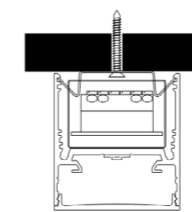

ACCESSORIES

83PG1000
83PG2000
83PG3000

PG diffuser from 1000mm / 2000mm / 3000mm.

83IN1000

Indirect PMMA semiopal cover L. 1200mm.

83SC10000

PG methacrylate diffuser, 10m coil to be measured and cut on site to provide continuous gap-free light diffusion.

83AA13

Single wire 1500mm long adjustable suspension kit.

83AA1330

Single wire 3000mm long adjustable suspension kit.

83AA14

Ceiling mounting kit.

83AA16

3 poles-powered supply box. Cable length 2000mm.

83AA165P

5 poles-powered supply box. Cable length 2000mm.

83AA09

End caps kit.

83AA11

Linear joint.

83AA17

Brackets kit for recessed installation.

83AA18563
83AA18843
83AA181123
83AA181404
83AA181684
83AA182524

Kit for concrete.

TECHNICAL NOTE

INTRODUCTION

Profreel leaves complete freedom to customize both the lengths and the luminous shapes that you want to create. Horizontal and vertical angles are obtained easily by cutting the profile and the diffuser directly on site.

A FEW EASY STEPS

- Define and select the length of the system
- Choose the power/flux and type of LED Strip
- Match the correct driver and the linkage connectors
- Choose the diffuser and installation accessories

INSTALLATION EXAMPLES

Ceiling