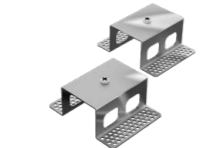

**83AA165P**

5 poles-powered supply box. Cable length 2000mm.

**83AA09**

End caps kit.

**83AA11**

Linear joint.

**83AA17**

Brackets kit for recessed installation.