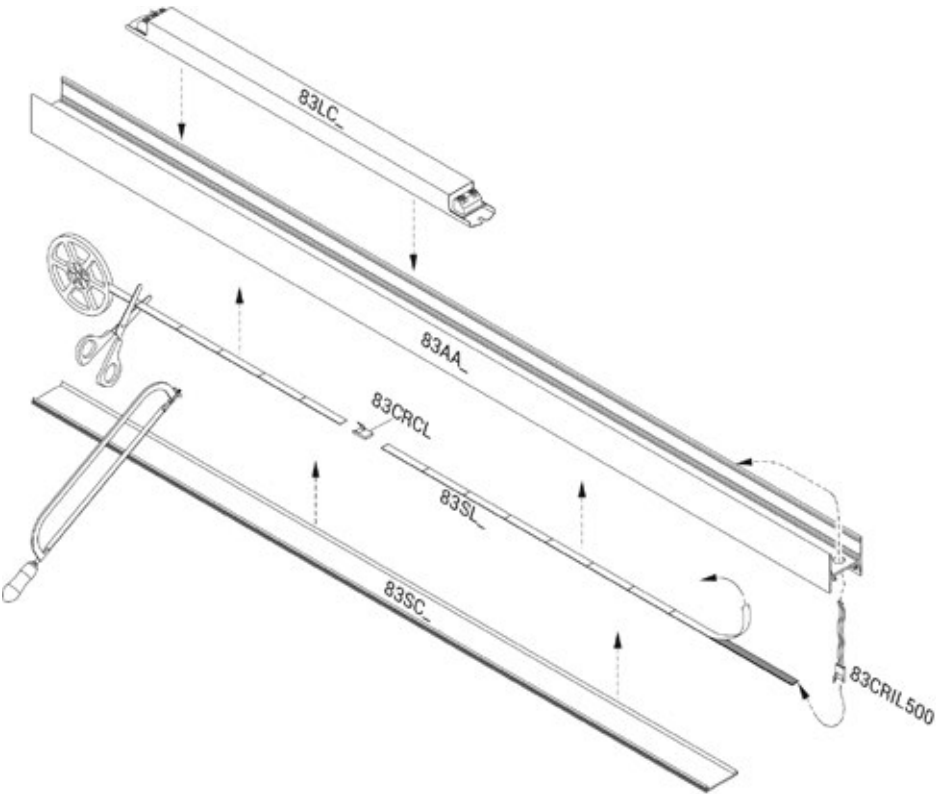

**83SC10000**

Adjustable suspension  
kit. Cable length  
1500mm / 3000mm.

**83AA13**  
**83AA1330**

Ceiling installation kit.

**83AA14**

3 - 5 poles ceiling  
power supply box.  
Cable length 2000mm.

**00AA16**  
**00AA165P**

End caps kit.  
(3mm thickness included  
in the product length).

**83AA09**

Linear joint.

**83AA11**

Brackets kit for  
recessed installation.

**83AA17**

# TECHNICAL NOTES

**PROFREEL** lets full freedom to customize both the length and the luminous shapes you want to create. Horizontal and vertical angles are obtained with extreme simplicity by sectioning the profile and the diffuser directly on site.