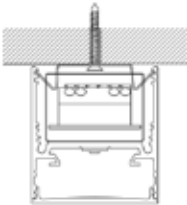

TECHNICAL NOTES

PROFREEL lets full freedom to customize both the length and the luminous shapes you want to create. Horizontal and vertical angles are obtained with extreme simplicity by sectioning the profile and the diffuser directly on site.

FEW EASY STEP

- Define and select the length of the system
- Choose the power / flux and the type of LED Strip
- Match the correct driver and linking connectors
- Choose the diffuser and accessories for installation

INSTALLATION EXAMPLES

CEILING