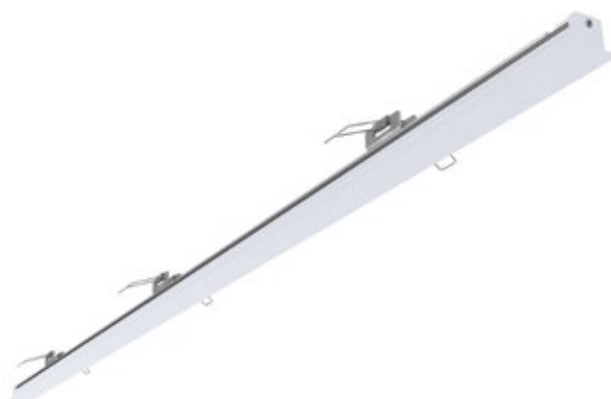

BODY

Anodized aluminum

PROFREEL SLIM

PROFREEL, the fully customizable line of luminaires for continuous rows, is enriched with a new version that makes installation even faster and more precise: **PROFREEL SLIM**. Characterized by a **T-section** that covers any imperfections of the cut, it allows the application of thin blades of light quickly and easily. **PROFREEL SLIM** is available in two variants: the **DISPLAY** version, ready for installation, and the **FREE** version, which can be customized directly on site.

ID 83

PROFREEL SLIM ^{DISPLAY}

IP 40

PG diffuser in extruded opal PMMA for homogeneous emission UGR <22.

Cod. 4000K	Icon	lm	L mm
83P05K4	5W	385	516
83P09K4	9W	516	516
83P011K4	11W	647	516
83P08K4	8W	616	816
83P012K4	12W	826	816
83P016K4	16W	1036	816
83P010K4	10W	770	1016
83P017K4	17W	1033	1016
83P021K4	21W	1295	1016
83P015K4	15W	1155	1516
83P023K4	23W	1549	1516
83P031K4	31W	1942	1516
83P020K4	20W	1540	2016
83P030K4	30W	2065	2016
83P040K4	40W	2590	2016

PROFREEL SLIM ^{FREE}

Aluminum profile for recessed applications that can be sectioned at will, complete with PG screen, end caps and spring kit.

COD	L mm
83P01000	1000
83P02000	2000
83P03000	3000

COMPATIBLE **FLEX STRIP LED** ON PAGE 67