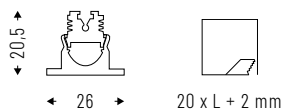

PROFREEL SLIM ^{FREE}

Aluminum profile for recessed applications that can be sectioned at will, complete with PG screen, end caps and spring kit.