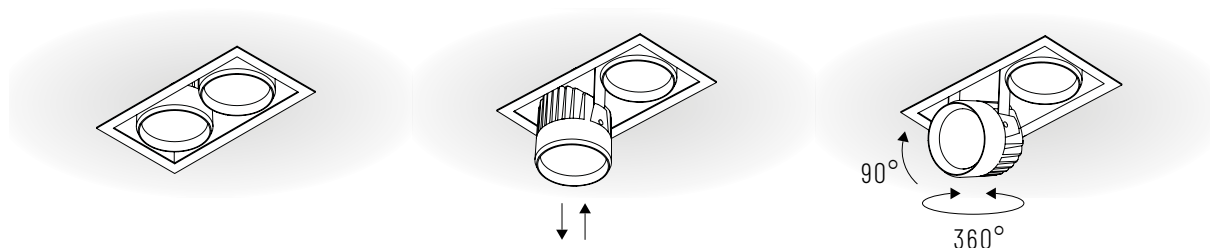

TECHNICAL NOTES

REMOVABLE AND ADJUSTABLE SPOTLIGHTS

Thanks to 1, 2 or 3 light points and the possibility to extract and adjust the spotlights, **OTELLO LED** guarantees the maximum flexibility to direct the light.