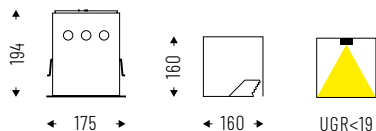

ID 45

OTELLO LED 1X

IP 40

Internal aluminum reflectors.
Beam angles: 12°- 20°- 40° - 70°.

Cod. 4000K	Beam	lm	L mm
45VT118K412	1x18W 12°	2051	175x175
45VT118K420	1x18W 20°	2051	175x175
45VT118K440	1x18W 40°	2051	175x175
45VT118K470	1x18W 70°	2051	175x175
45VT125K412	1x25W 12°	2790	175x175
45VT125K420	1x25W 20°	2790	175x175
45VT125K440	1x25W 40°	2790	175x175
45VT125K470	1x25W 70°	2790	175x175
45VT134K412	1x34W 12°	4213	175x175
45VT134K420	1x34W 20°	4213	175x175
45VT134K440	1x34W 40°	4213	175x175
45VT134K470	1x34W 70°	4213	175x175
45VT138K412	1x38W 12°	4250	175x175
45VT138K420	1x38W 20°	4250	175x175
45VT138K440	1x38W 40°	4250	175x175
45VT138K470	1x38W 70°	4250	175x175