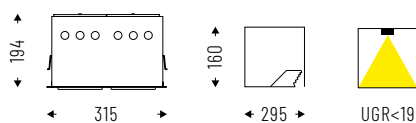

OTELLO LED 2X

IP 40

Internal aluminum reflectors.
Beam angles: 12°- 20°- 40° - 70°.

Cod. 4000K	Beam	lm	L mm
45VT218K412	2x18W 12°	4102	315x175
45VT218K420	2x18W 20°	4102	315x175
45VT218K440	2x18W 40°	4102	315x175
45VT218K470	2x18W 70°	4102	315x175
45VT225K412	2x25W 12°	5580	315x175
45VT225K420	2x25W 20°	5580	315x175
45VT225K440	2x25W 40°	5580	315x175
45VT225K470	2x25W 70°	5580	315x175
45VT234K412	2x34W 12°	8426	315x175
45VT234K420	2x34W 20°	8426	315x175
45VT234K440	2x34W 40°	8426	315x175
45VT234K470	2x34W 70°	8426	315x175
45VT238K412	2x38W 12°	8500	315x175
45VT238K420	2x38W 20°	8500	315x175
45VT238K440	2x38W 40°	8500	315x175
45VT238K470	2x38W 70°	8500	315x175

Cod. 3000K	Beam	lm	L mm
45VT218K312	2x18W 12°	3970	315x175
45VT218K320	2x18W 20°	3970	315x175
45VT218K340	2x18W 40°	3970	315x175
45VT218K370	2x18W 70°	3970	315x175
45VT225K312	2x25W 12°	5402	315x175
45VT225K320	2x25W 20°	5402	315x175
45VT225K340	2x25W 40°	5402	315x175
45VT225K370	2x25W 70°	5402	315x175
45VT234K312	2x34W 12°	8154	315x175
45VT234K320	2x34W 20°	8154	315x175
45VT234K340	2x34W 40°	8154	315x175
45VT234K370	2x34W 70°	8154	315x175
45VT238K312	2x38W 12°	8268	315x175
45VT238K320	2x38W 20°	8268	315x175
45VT238K340	2x38W 40°	8268	315x175
45VT238K370	2x38W 70°	8268	315x175