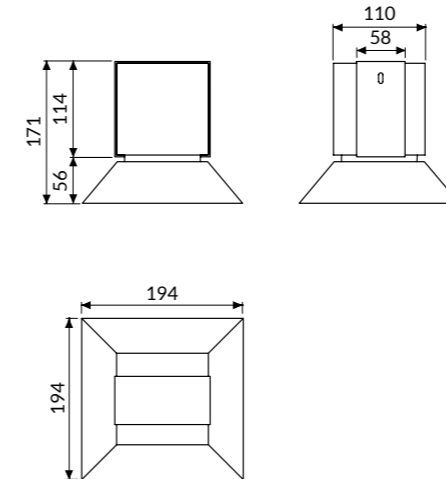

NOBIS GROUND

OPTIC

Satin polycarbonate diffuser.