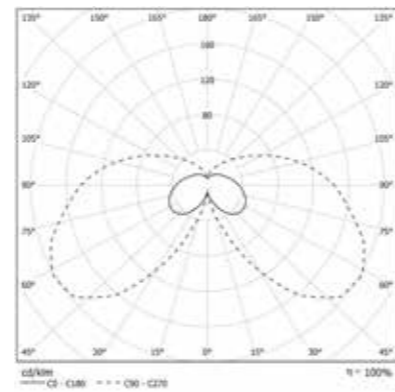

NOBIS BOLLARD

OPTIC

Satin polycarbonate diffuser.

IP 66 A+

NOBIS GROUND

OPTIC

Satin polycarbonate diffuser.

IP 66 A+

COLOUR TEMPERATURE

3000K

COD	⚡	lm	mm
90PC13L3G66	13W	696	110x110

Accessories

90AA19
NOBIS MINI box for semi-recessed wall installation.

90AA19S
NOBIS box for semi-recessed wall installation.

Technical Note

Adjustable cover.

Available cover colors:

White RAL 9003 Code: W
Black RAL 9005 Code: BK
Anthracite Code: GA
Bronze Corten Code: BC

COLOUR TEMPERATURE

3000K

COD	⚡	lm	mm
90PC13L3B66	13W	696	110x110