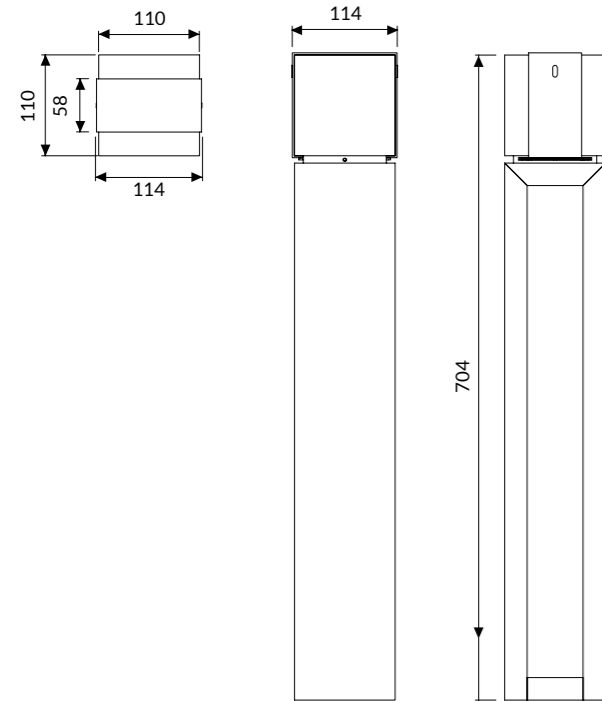

NOBIS BOLLARD

OPTIC

Satin polycarbonate diffuser.

IP 66 A+