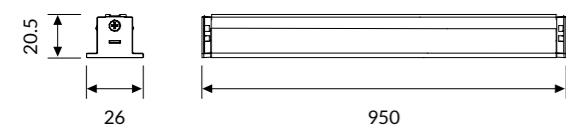

LUDO LINEAR PG

OPTIC

PG frosted diffuser extruded PMMA for soft diffusion with UGR<22.

IP 40 A++

Technical Note

FIXING SYSTEM AND POWER SUPPLY

LOW VOLTAGE

COLOUR TEMPERATURE