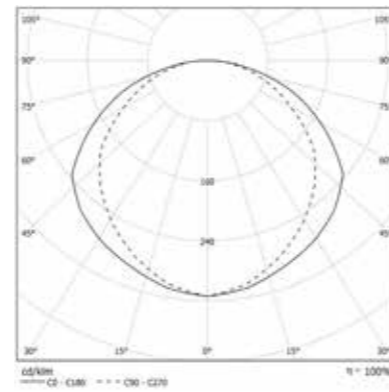

LUDO LINEAR PG

OPTIC

PG frosted diffuser extruded PMMA for soft diffusion with UGR<22.

IP 40 A++

Technical Note

FIXING SYSTEM AND POWER SUPPLY

LOW VOLTAGE

COLOUR TEMPERATURE

4000K

3000K

COD	Icon	lm
20PG7L490	7W	672

COD	Icon	lm
20PG7L390	7W	598