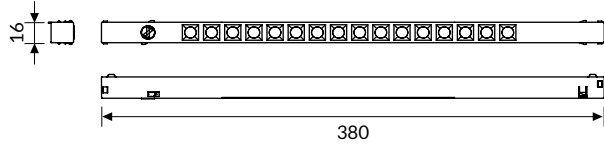

LUDO LINEAR DK

OPTIC

High Contrast diffuser UGR < 16 with PC lens, 60° beam angle.

IP 40 A++

COLOUR TEMPERATURE 4000K

COD	Light Bulb Icon	Power	Beam Angle	lm
20DK10L49060RDD		10W	60°	815

Technical Note

FIXING SYSTEM AND POWER SUPPLY

48V low voltage track system

Quick application on track

COLOUR TEMPERATURE 3000K

COD	Light Bulb Icon	Power	Beam Angle	lm
20DK10L39060RDD		10W	60°	750