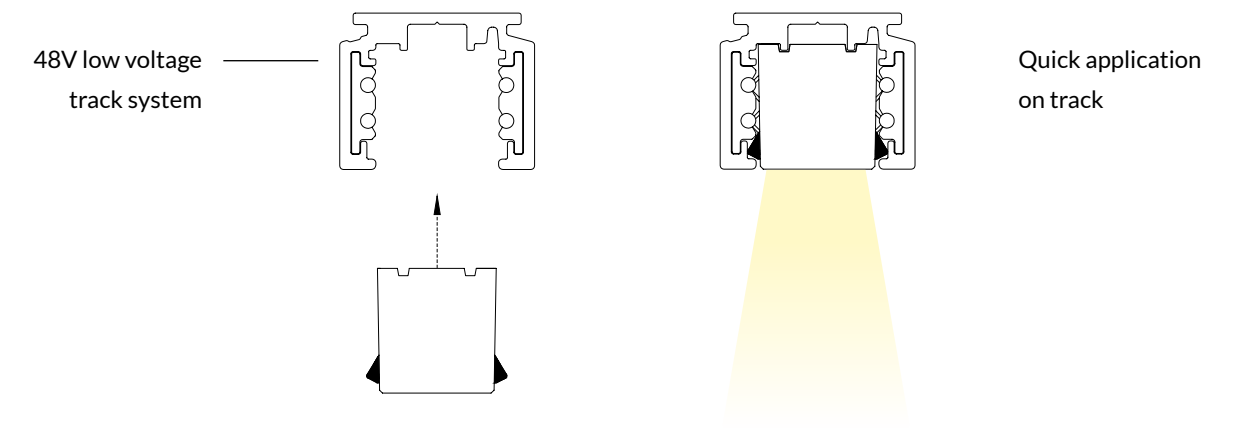

LUDO LINEAR DK

OPTIC

High Contrast diffuser UGR < 16 with PC lens, 60° beam angle.

IP 40 A++

COLOUR TEMPERATURE 4000K

COD	Light Bulb Icon	Power	Beam Angle	lm
20DK10L49060RDD		10W	60°	815

Technical Note

FIXING SYSTEM AND POWER SUPPLY

48V low voltage track system

Quick application on track

COLOUR TEMPERATURE 3000K

COD	Light Bulb Icon	Power	Beam Angle	lm
20DK10L39060RDD		10W	60°	750