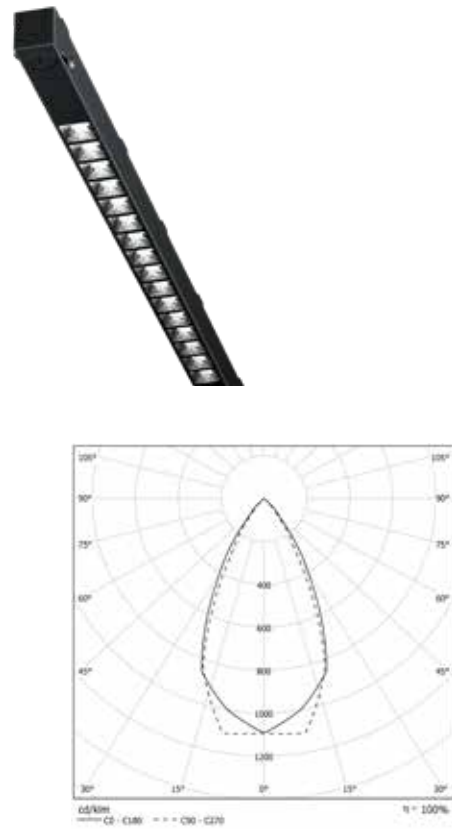

LUDO LINEAR DK

OPTIC

High Contrast diffuser UGR < 16 with PC lens, 60° beam angle.

IP 40 A++

COLOUR TEMPERATURE 4000K

COD	Light Bulb Icon	Power	Beam Angle	lm
20DK10L49060RDD		10W	60°	815

Technical Note

FIXING SYSTEM AND POWER SUPPLY

48V low voltage track system

Quick application on track

COLOUR TEMPERATURE 3000K

COD	Light Bulb Icon	Power	Beam Angle	lm
20DK10L39060RDD		10W	60°	750