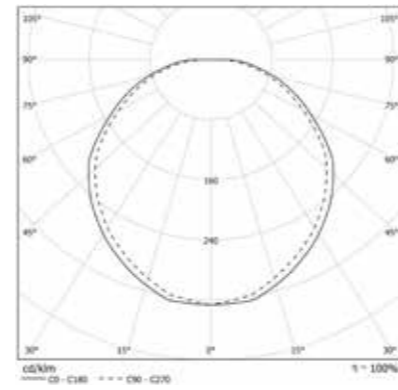

LOGIC LED PG

OPTIC

PMMA satin diffuser and integrated LED technology for optimum efficiency and longevity.

IP 44 A++

Technical Note

EXAMPLES OF COMPOSITION

COLOUR TEMPERATURE

4000K

COD	💡	lm	mm
09PG8L490	8W	1032	380
09PG17L490	17W	1904	380
09PG22L490	22W	2064	660
09PG34L490	34W	3808	660

3000K

COD	💡	lm	mm
09PG8L390	8W	928	380
09PG17L390	17W	1714	380
09PG22L390	22W	1857	660
09PG34L390	34W	3428	660