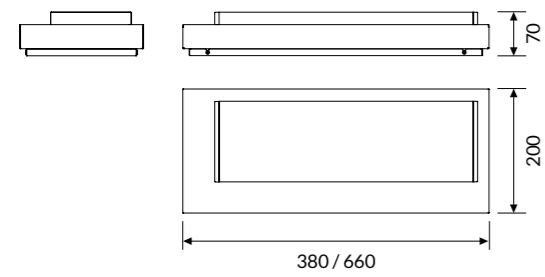

LOGIC LED PG

OPTIC

PMMA satin diffuser and integrated LED technology for optimum efficiency and longevity.

IP 44 A++

Technical Note

EXAMPLES OF COMPOSITION

COLOUR TEMPERATURE

4000K

COD	💡	lm	mm
09PG8L490	8W	1032	380
09PG17L490	17W	1904	380
09PG22L490	22W	2064	660
09PG34L490	34W	3808	660

3000K

COD	💡	lm	mm
09PG8L390	8W	928	380
09PG17L390	17W	1714	380
09PG22L390	22W	1857	660
09PG34L390	34W	3428	660