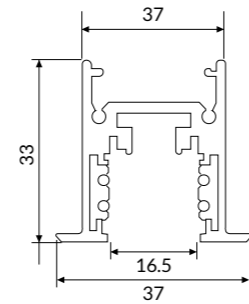

LV TRACK

Ceiling version.

COD

15LV1M	1mt electrified LV track
15LV2M	2mt electrified LV track
15LV3M	3mt electrified LV track

IP 20

LV TRACK RECESSED

Recessed version with frame.

COD

15LV1RM	1mt electrified LV track
15LV2RM	2mt electrified LV track
15LV3RM	3mt electrified LV track

IP 20

LV TRACK TUBE

Suspended version.

COD

15LV1T	1mt electrified LV track
15LV2T	2mt electrified LV track
15LV3T	3mt electrified LV track

IP 20

Accessories

15LV09M
End caps for LV TRACK version.

15LV09RM
End caps for LV TRACK RECESSED version.

15LV09T
End caps for LV TRACK TUBE version.

15LV1330: 3000mm
Single wire 3000mm long adjustable suspension kit for LV TRACK version.

15LV1330T: 3000mm
Single wire 3000mm long adjustable suspension kit LV TRACK TUBE version.

15LV09EL
Live end cap.

15LV12
Electrified coupler.

15LV11EL
Electrified coupler.

15LV05EL
Electrified 90° joint.

15LV17RM
Springs for LV TRACK RECESSED version.