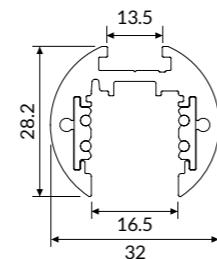

LV TRACK

Ceiling version.

COD

15LV1M	1mt electrified LV track
15LV2M	2mt electrified LV track
15LV3M	3mt electrified LV track

IP 20

LV TRACK RECESSED

Recessed version with frame.

COD

15LV1RM	1mt electrified LV track
15LV2RM	2mt electrified LV track
15LV3RM	3mt electrified LV track

IP 20

LV TRACK TUBE

Suspended version.

COD

15LV1T	1mt electrified LV track
15LV2T	2mt electrified LV track
15LV3T	3mt electrified LV track

IP 20

Accessories

15LV09M
End caps for LV TRACK version.

15LV09RM
End caps for LV TRACK RECESSED version.

15LV09T
End caps for LV TRACK TUBE version.

15LV1330: 3000mm
Single wire 3000mm long adjustable suspension kit for LV TRACK version.

15LV1330T: 3000mm
Single wire 3000mm long adjustable suspension kit LV TRACK TUBE version.

15LV09EL
Live end cap.

15LV12
Electrified coupler.

15LV11EL
Electrified coupler.

15LV05EL
Electrified 90° joint.

15LV17RM
Springs for LV TRACK RECESSED version.