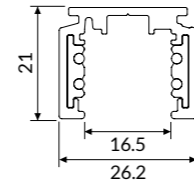

LV TRACK

Ceiling version.

COD

15LV1M	1mt electrified LV track
15LV2M	2mt electrified LV track
15LV3M	3mt electrified LV track

IP 20

LV TRACK RECESSED

Recessed version with frame.

COD

15LV1RM	1mt electrified LV track
15LV2RM	2mt electrified LV track
15LV3RM	3mt electrified LV track

IP 20

LV TRACK TUBE

Suspended version.

COD

15LV1T	1mt electrified LV track
15LV2T	2mt electrified LV track
15LV3T	3mt electrified LV track