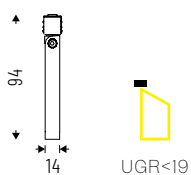

# LUDO SPOT LN

PMMA lens 45° emission.

IP 40

Cod. 4000K	Led	lm	Lmm
20LN10K445	10W	950	129

Cod. 3000K	Led	lm	Lmm
20LN10K345	10W	855	129

# LUDO SPOT AS

PMMA lens for Wall Washer emission.

IP 40

Cod. 4000K	Led	lm	Lmm
20AS10K4	10W	977	129

Cod. 3000K	Led	lm	Lmm
20AS10K3	10W	897	129