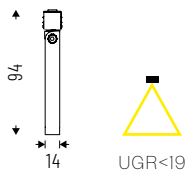

LUDO SPOT LN

PMMA lens 45° emission.

IP 40