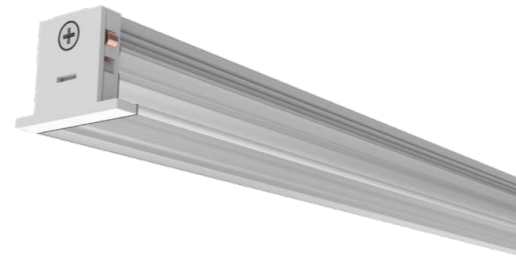

/ 3 6 8

LUDO LINEAR PG Premium CRI > 90