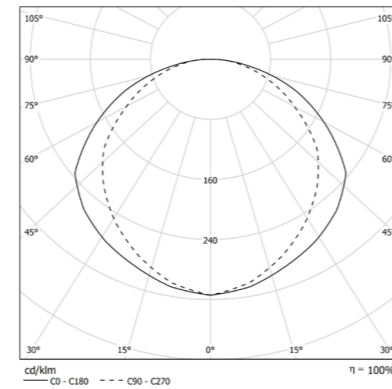

OPTIC

PG frosted diffuser extruded PMMA for soft diffusion with UGR < 22.

IP40 A++