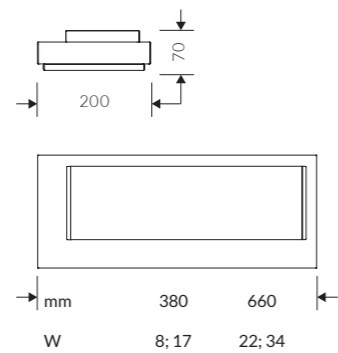

UGR <22

LOGIC

The elegance shallow profile coupled with the offset IP44 sealed PMMA diffuser makes LOGIC perfect for a wide range of contemporary applications.

Its avant-garde technology, enclosed in a modern and slimline design, allows an enlightening power higher than common standards, excellent energy efficiency and energy saving.

BODY

The body is 8/10 thick, completely realized from steel plate with epoxy powders.

LEGAL REFERENCES

In compliance with the safety standards EN 60 598-1 and UNI EN 12464-1 (lighting for working places).