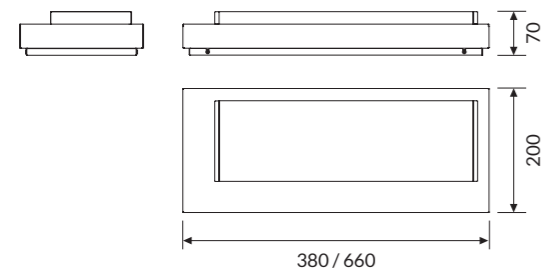

VERSIONS

LOGIC LED PG

/ 3 5 6

LOGIC LED PG

OPTIC

PMMA satin diffuser and integrated LED technology for optimum efficiency and longevity.

IP 44 **A++**

TECHNICAL NOTE