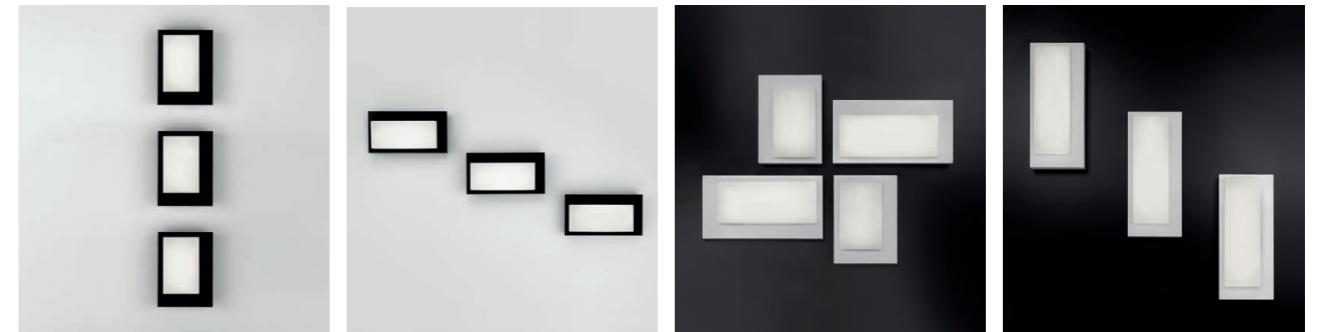

TECHNICAL NOTE

COLOUR TEMPERATURE //

4 0 0 0 K

COD		lm	mm
09PG8L4	8W 4000K	1032	380
09PG17L4	17W 4000K	1904	380
09PG22L4	22W 4000K	2064	660
09PG34L4	34W 4000K	3808	660

3 0 0 0 K

COD		lm	mm
09PG8L3	8W 3000K	928	380
09PG17L3	17W 3000K	1714	380
09PG22L3	22W 3000K	1857	660
09PG34L3	34W 3000K	3428	660