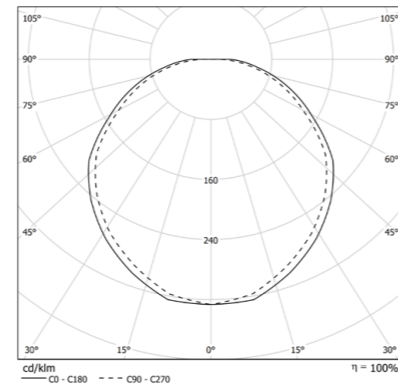

VERSIONS

LOGIC LED PG

/ 3 5 6

LOGIC LED PG

OPTIC

PMMA satin diffuser and integrated LED technology for optimum efficiency and longevity.

IP 44 **A++**

TECHNICAL NOTE