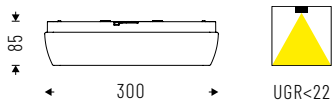

LINEA IP54 ^{SQUARE}

IP 54 IK10

Impact resistant polycarbonate diffuser.

Cod. 4000K	☼	lm	L mm
12P010K454	10W	1097	300
12P013K454	13W	1386	300
12P018K454	18W	1879	300
12P027K454	27W	2688	300

Cod. 3000K	☼	lm	L mm
12P010K354	10W	893	300
12P013K354	13W	1161	300
12P018K354	18W	1607	300
12P027K354	27W	2411	300