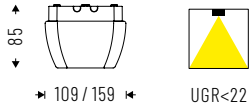

LINEA IP54 ^{LONG}

IP 54 IK10

Impact resistant polycarbonate diffuser.

Cod. 4000K	☼	lm	L mm
12P021K454	21W	2130	109x1160
12P025K454	25W	2716	109x1160
12P033K454	33W	3506	109x1160
12P039K454	39W	3971	159x1160
12P048K454	48W	4948	159x1160
12P065K454	65W	6705	159x1160

Cod. 3000K	☼	lm	L mm
12P021K354	21W	1894	109x1160
12P025K354	25W	2255	109x1160
12P033K354	33W	2977	109x1160
12P039K354	39W	3518	159x1160
12P048K354	48W	4330	159x1160
12P065K354	65W	5864	159x1160