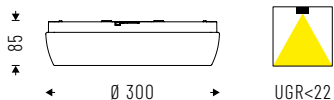

LINEA IP54 ^{ROUND}

IP 54 IK10

Impact resistant polycarbonate diffuser.