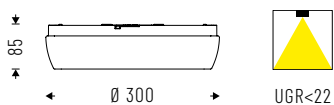

LINEA IP54 ^{ROUND INTELLIGENT}

IP 54 IK10

Impact resistant polycarbonate diffuser. Integrated presence sensor, settable with deepswitch.