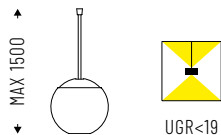

BODY

Aluminum with epoxy powder coating.

COLORS

White RAL 9003 - code W
Black RAL 9005 - code BK
Anodized champagne - code C67

RELATED PRODUCTS

Jools LV (P. 223)

* Where available

JOOOLS

IP 40

Indirect emission in diffusing satin PC. Direct emission with PC lens. CUT-OFF > 30°. Beam angles 14° - 35° - 55°.

SUSPENDED/CEILING

Cod. 4000K	☼	lm	Ø mm
11DI19K414	19W 14°: 12W+7W	1881	150
11DI19K435	19W 35°: 12W+7W	1881	150
11DI19K455	19W 55°: 12W+7W	1881	150
11DI22K414	22W 14°: 14W+8W	2106	200
11DI22K435	22W 35°: 14W+8W	2106	200
11DI22K455	22W 55°: 14W+8W	2106	200
11DI27K414	27W 14°: 17W+10W	2498	250
11DI27K435	27W 35°: 17W+10W	2498	250
11DI27K455	27W 55°: 17W+10W	2498	250