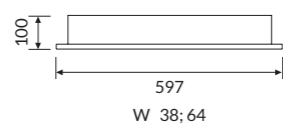

UGR <19; <22

ISI LED IP65

Universal fixture for sterile environments, with LED technology, for false ceiling with visible and hidden structure.

SPECIFICATIONS

- Colour temperature: 3000K/4000K
- CRI>80
- Mac Adams 3
- Life Time: L80/B50 50.000h
- 5 years complete warranty
- Eye safety: risk-free (RG 0) in accordance with EN62471:2009
- Fixed power current driver, normal life time 50,000 h (at ta max. 50 ° C and ≤ 0.2% failure rate per 1,000 h)
- Suitable for emergency lighting units conf. EN 50172
- Quick connector for the connection standard provided