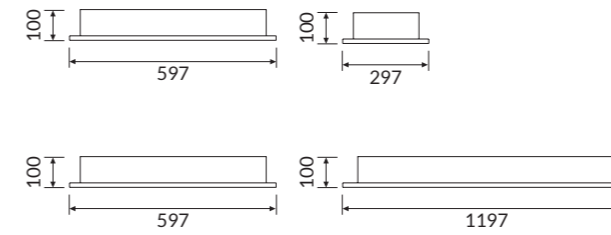

OPTIC

Frosted tempered anti-glare glass, UGR<22.
Aluminum painted white frame.