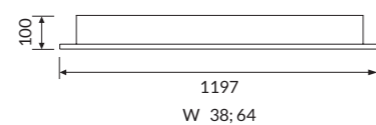

UGR <19; <22

ISI LED IP65

Universal fixture for sterile environments, with LED technology, for false ceiling with visible and hidden structure.

SPECIFICATIONS

- Colour temperature: 3000K/4000K
- CRI>80
- Mac Adams 3
- Life Time: L80/B50 50.000h
- 5 years complete warranty
- Eye safety: risk-free (RG 0) in accordance with EN62471:2009
- Fixed power current driver, normal life time 50,000 h (at ta max. 50 ° C and ≤ 0.2% failure rate per 1,000 h)
- Suitable for emergency lighting units conf. EN 50172
- Quick connector for the connection standard provided