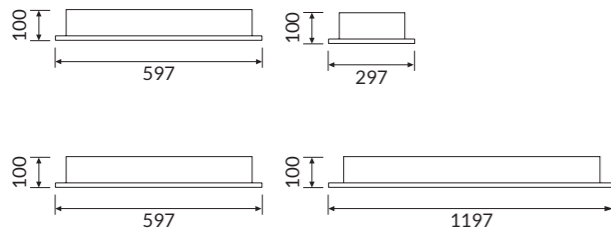

OPTIC

VDPL technology with UGR<19 composed by a microprismatic internal sheet and a transparent protective glass. Aluminum painted white frame.