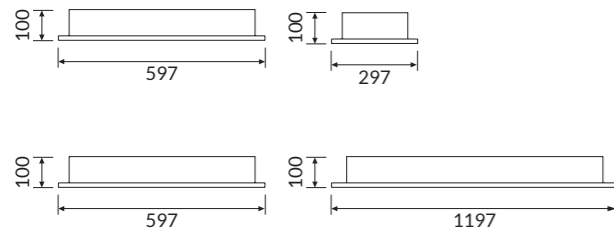

ISI LED IP55 DPL

OPTIC

DPL technology with UGR<19 composed by a microprismatic internal sheet.
Aluminum white painted frame.