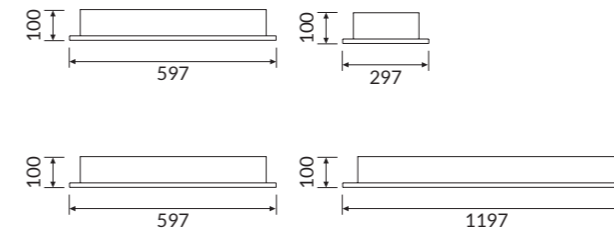

ISI LED IP55 PG

OPTIC

PMMA diffuser for homogeneous emission, UGR<22.
Aluminum white painted frame.