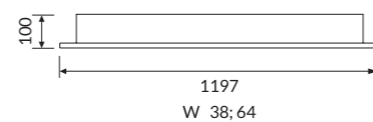

UGR <19; <22

ISI LED IP55

Luminaire created for sterile environments, with LED technology, universal fixture for false ceiling with visible and hidden structure.

SPECIFICATIONS

- Colour temperature: 3000K/4000K
- CRI>80
- Mac Adams 3
- Life Time: L80/B50 50.000h
- 5 years complete warranty
- Eye safety: risk-free (RG 0) in accordance with EN62471:2009
- Fixed power current driver, normal life time 50,000 h (at ta max. 50 ° C and ≤ 0.2% failure rate per 1,000 h)
- Suitable for emergency lighting units conf. EN 50172
- Quick connector for the connection standard provided