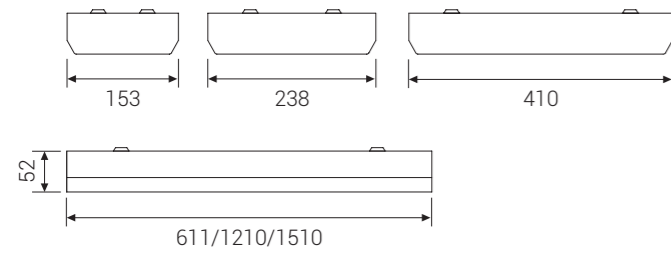

ISEB LED DX

OPTIC

Dark Light semi-specular aluminum 99.85 category C2 optics
LED modules are protected by a semiopal plastic cover