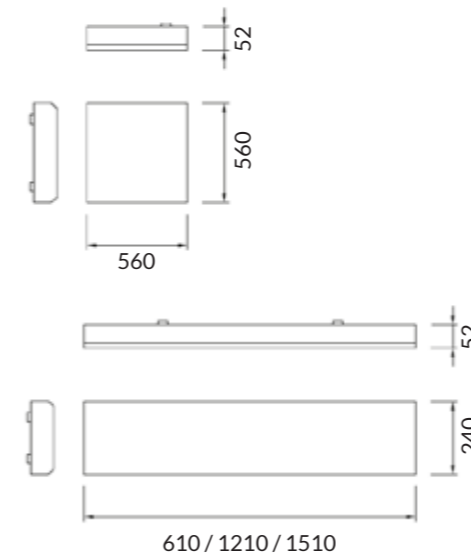

OPTIC

Clear MP microprismatic cover. UGR<19