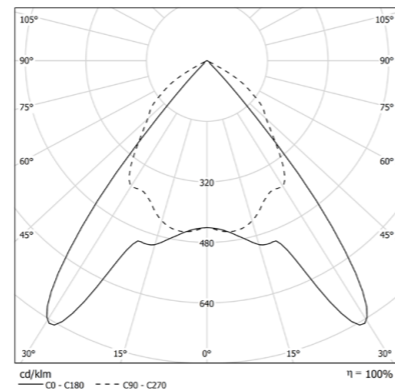

ISEB LED DX

OPTIC

Dark Light semi-specular aluminum 99.85 category C2 optics
LED modules are protected by a semiopal plastic cover

IP 20 A+

COD		lm	mm
24DX39L4	39W 4000K	3700	410x611
24DX22L4	22W 4000K	2000	153x1210
24DX33L4	33W 4000K	3200	153x1510
24DX42L4	42W 4000K	4150	238x1210
24DX66L4	66W 4000K	6500	238x1510

COD		lm	mm
24DX39L3	39W 3000K	3510	410x611
24DX22L3	22W 3000K	1892	153x1210
24DX33L3	33W 3000K	3036	153x1510
24DX42L3	42W 3000K	3885	238x1210
24DX66L3	66W 3000K	6138	238x1510

TECHNICAL NOTE

COMPARATIVE TABLE

CODE	TRADITIONAL SOURCE		LED	
	POWER	TYPE	LOUMINOUS EFF.	POWER
24DX39L4	4x18W	T8	95lm/W	39W
24DX22L4	1x36W	T8	91lm/W	22W
24DX33L4	1x58W	T8	97lm/W	33W
24DX42L4	2x36W	T8	99lm/W	42W
24DX66L4	2x58W	T8	98lm/W	66W

FIXING DISTANCE