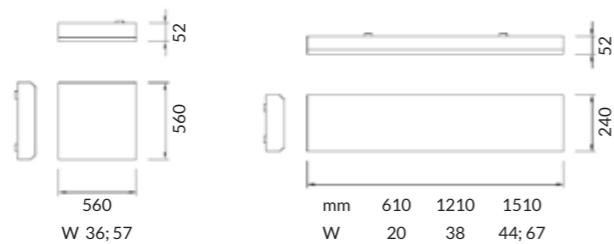

/ 2

ISEB LED

Design ESSE-CI

η >112 lm/W

CRI >80

IP 40

UGR <19; <22

ISEB LED