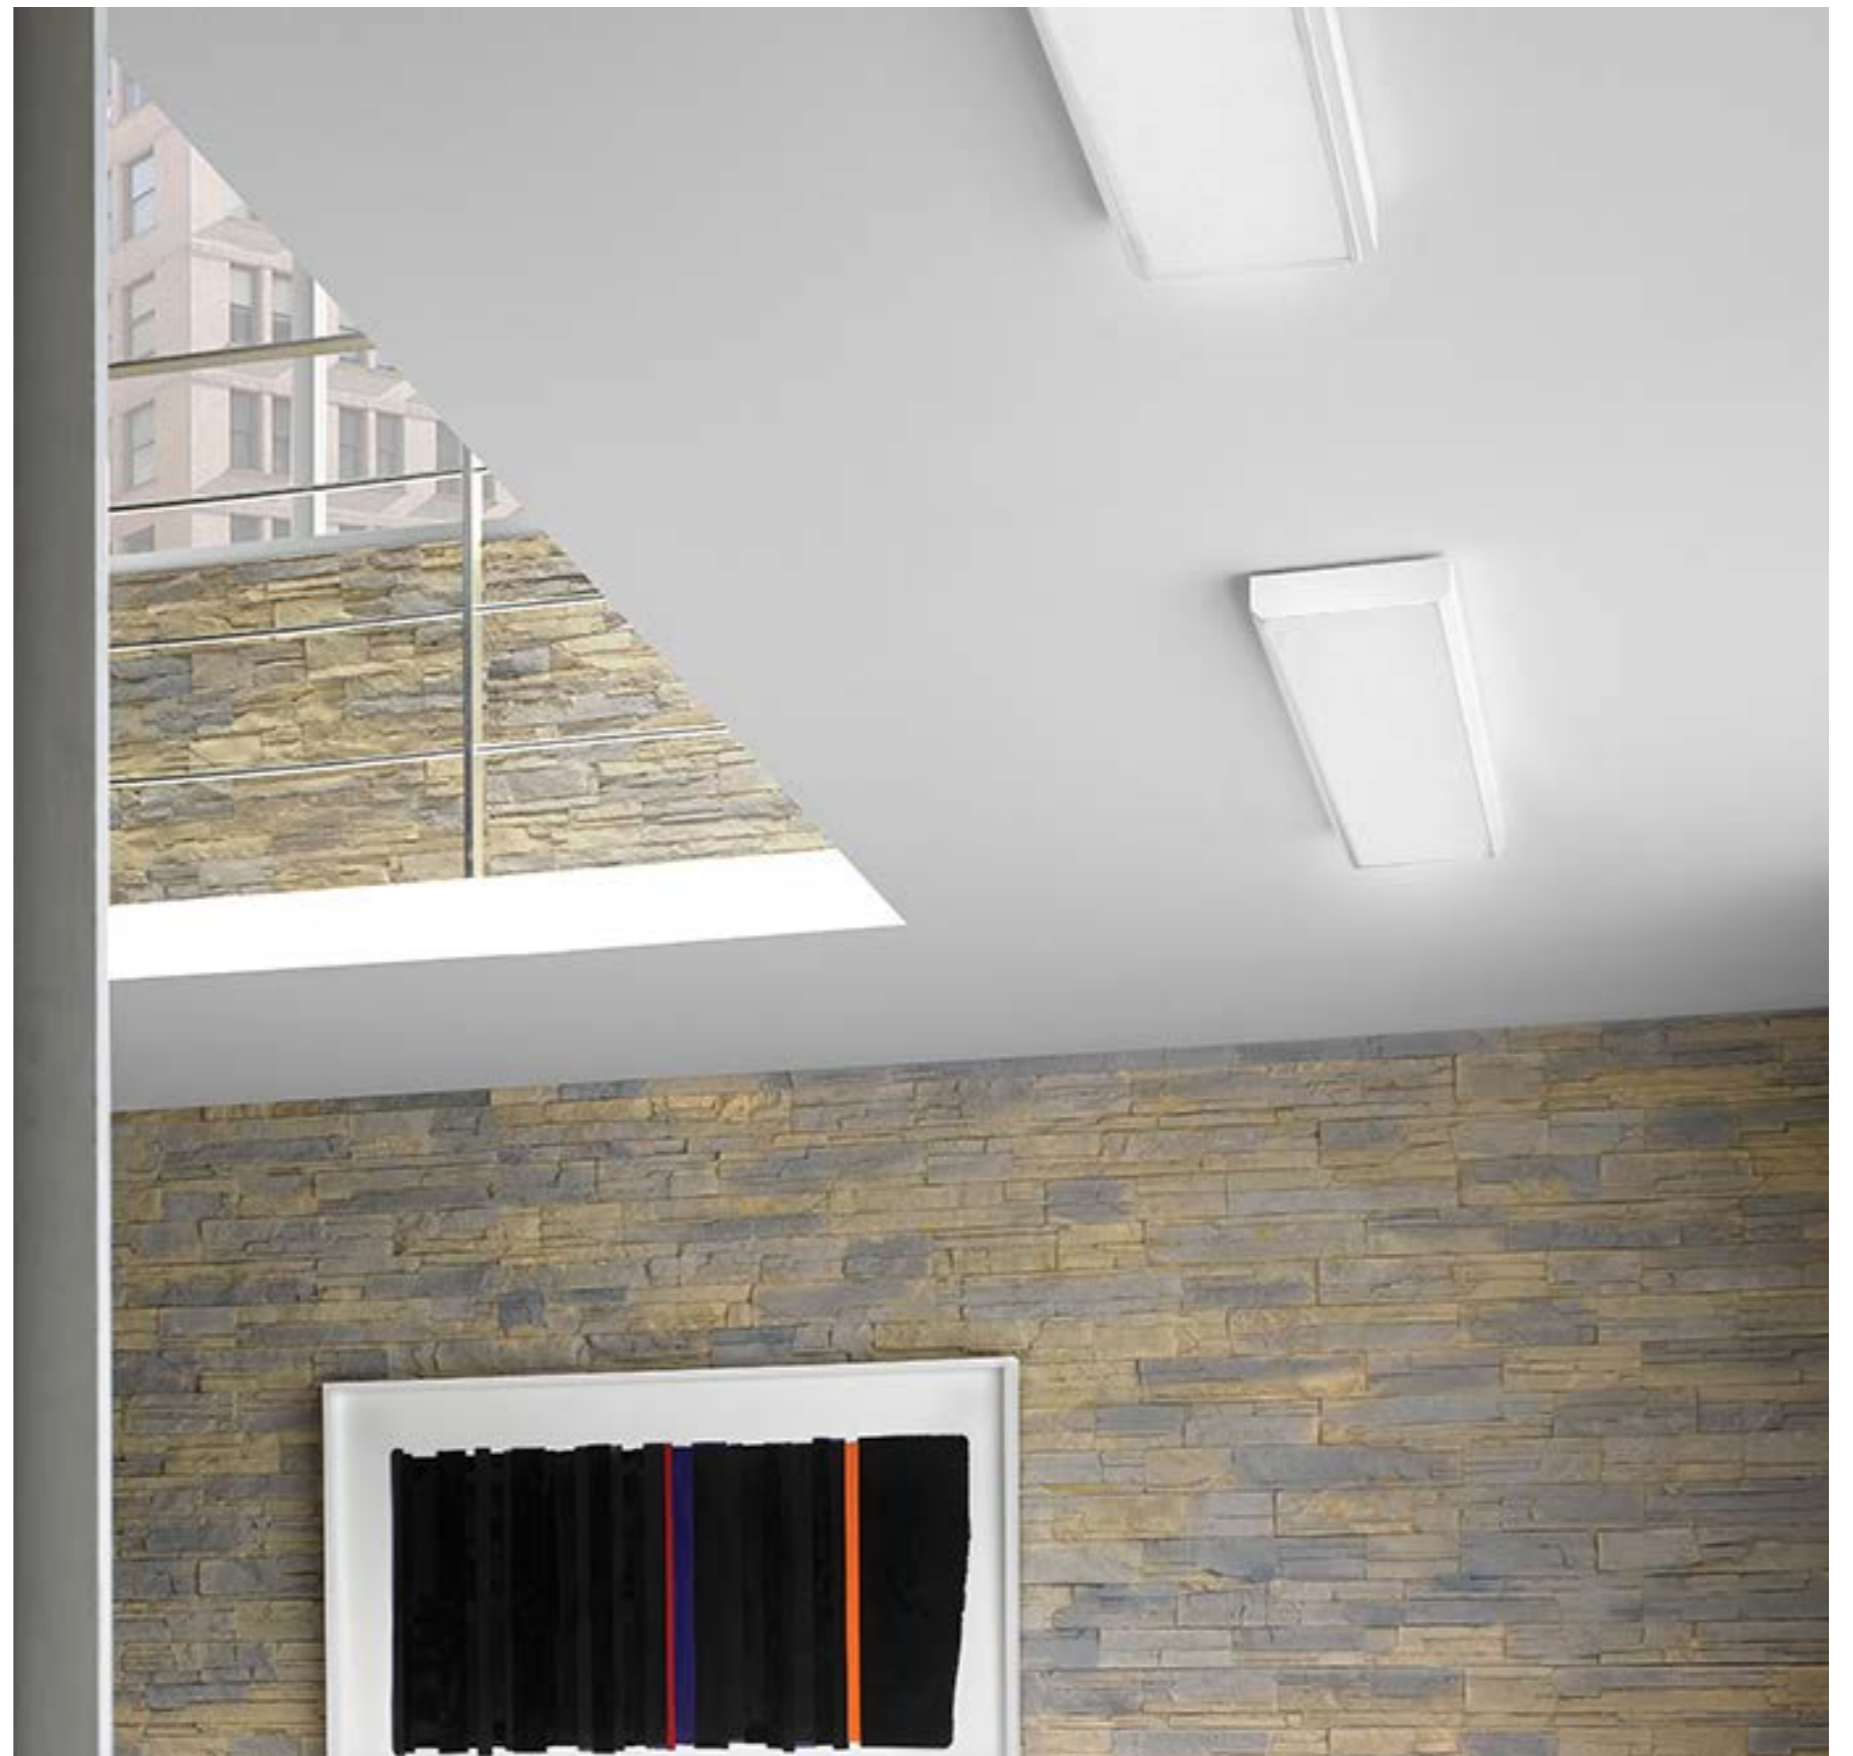

/ 2

ISEB LED

Design ESSE-CI

η >112 lm/W

CRI >80

IP 40

UGR <19; <22