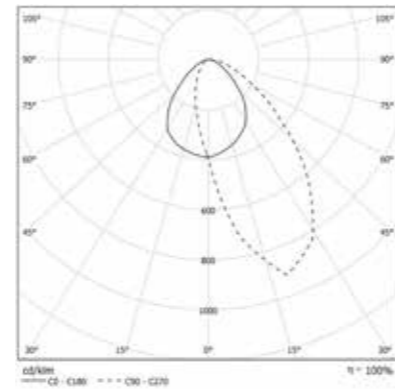

TEMPERATURA COLORE **3000K**

COD	lm
38WA13L3TM67	1495

Accessori

PER HALL LED GROUND MINI

38LC4700IS
Driver a corrente costante per collegamento singolo.

38LC12700IS
Driver a corrente costante per 2 apparecchi.

38LC17700IS
Driver a corrente costante per 4 apparecchi.

PER HALL LED GROUND MEDIUM

38AANDHG
Optica a nido d'ape.

38AASLHG
Optica microrigata.

38AAGMHG
Vetro satinato.