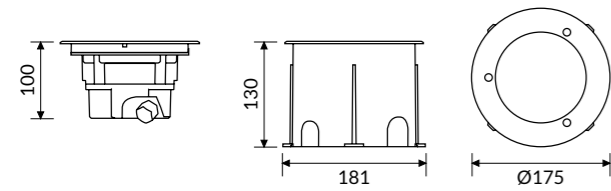

TEMPERATURA COLORE **3000K**

COD	lm
38WA13L3TM67	1495

Accessori

PER HALL LED GROUND MINI

38LC4700IS
Driver a corrente costante per collegamento singolo.

38LC12700IS
Driver a corrente costante per 2 apparecchi.

38LC17700IS
Driver a corrente costante per 4 apparecchi.

PER HALL LED GROUND MEDIUM

38AANDHG
Optica a nido d'ape.

38AASLHG
Optica microrigata.

38AAGMHG
Vetro satinato.