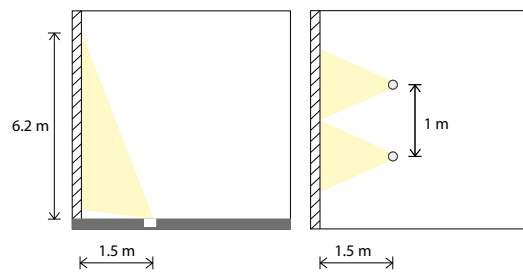

FOR HALL LED GROUND MEDIUM

38AANDHG
Honeycomb optic.

38AASLHG
Sculpture optic.

38AAGMHG
Frosted glass.

Technical Note

HIGH WALLWASHER

Recommended installation distance.

WIDE WALLWASHER