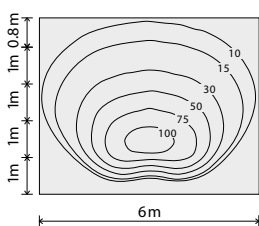

FOR HALL LED GROUND MEDIUM

38AANDHG
Honeycomb optic.

38AASLHG
Sculpture optic.

38AAGMHG
Frosted glass.

Technical Note

HIGH WALLWASHER

Recommended installation distance.

WIDE WALLWASHER