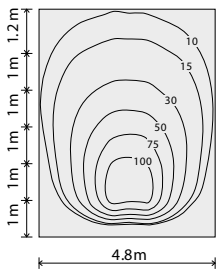

FOR HALL LED GROUND MEDIUM

38AANDHG
Honeycomb optic.

38AASLHG
Sculpture optic.

38AAGMHG
Frosted glass.

Technical Note

HIGH WALLWASHER

Recommended installation distance.

WIDE WALLWASHER