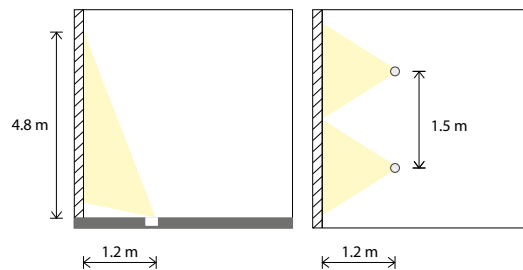

FOR HALL LED GROUND MEDIUM

38AANDHG
Honeycomb optic.

38AASLHG
Sculpture optic.

38AAGMHG
Frosted glass.

Technical Note

HIGH WALLWASHER

Recommended installation distance.

WIDE WALLWASHER

Recommended installation distance.