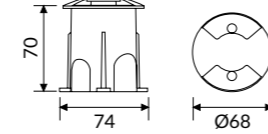

HALL LED GROUND MINI 2X

OPTIC

Satin glass with a double emission mask.
CUT OFF > 30°.

Remote driver as accessory. Fixtures supplied with 5mt cable.