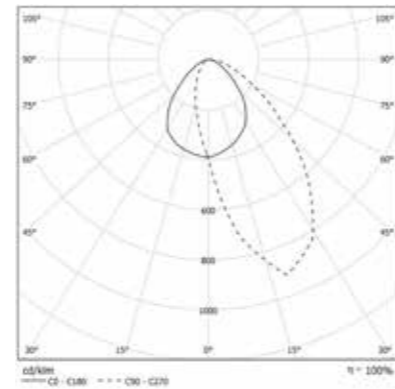

OPTIC

High asymmetrical lens with internal aluminum reflectors.
CUT OFF > 30°.

Integrate driver.

IP 67 A

COLOUR TEMPERATURE

3000K

COD	💡	lm
38HA13L3TM67	13W	1495

HALL LED GROUND MEDIUM WIDE WALLWASHER

OPTIC

Wide asymmetrical lens with internal aluminum reflectors.
CUT OFF > 30°.

Integrate driver.

IP67 A

COLOUR TEMPERATURE

3000K

COD	Icon	lm
38WA13L3TM67		1495

Accessories