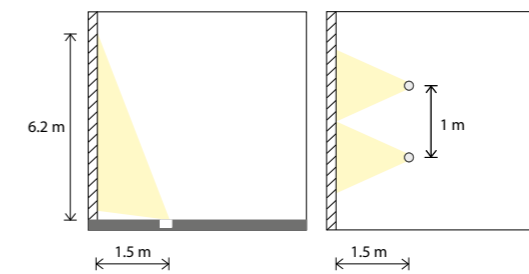

38AANDHG
Honeycomb optic.

38AASLHG
Sculpture optic.

38AAGMHG
Frosted glass.

Technical Note

HIGH WALLWASHER

Recommended installation distance.

WIDE WALLWASHER

Recommended installation distance.