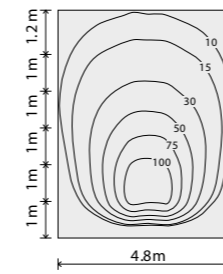

38AANDHG
Honeycomb optic.

38AASLHG
Sculpture optic.

38AAGMHG
Frosted glass.

Technical Note

HIGH WALLWASHER

Recommended installation distance.

WIDE WALLWASHER

Recommended installation distance.