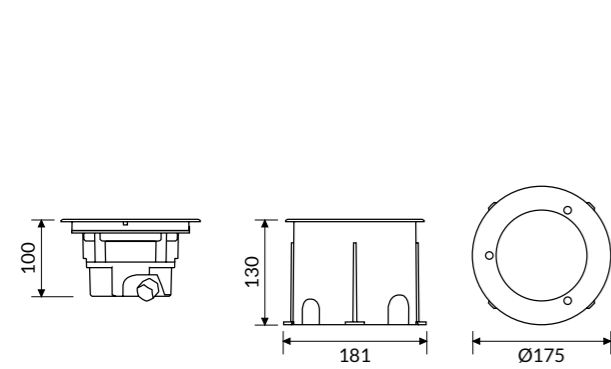

HALL LED GROUND MEDIUM ACCENT LIGHT

OPTIC

Internal polymetacrilate lens.
Beam angles from 25° - 45° - 60° - 80°.
CUT OFF > 30°.

Integrate driver.

IP 67 A