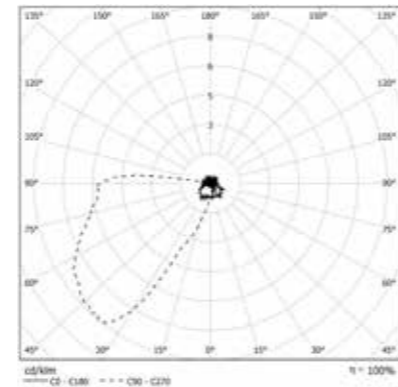

HALL LED GROUND MINI 1X

OPTIC

Satin glass with a single emission mask.
CUT OFF > 30°.

Remote driver as accessory. Fixtures supplied with 5mt cable.

IP 67 A