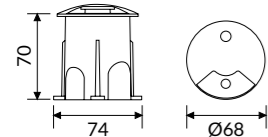

HALL LED GROUND MINI 1X

OPTIC

Satin glass with a single emission mask.
CUT OFF > 30°.

Remote driver as accessory. Fixtures supplied with 5mt cable.