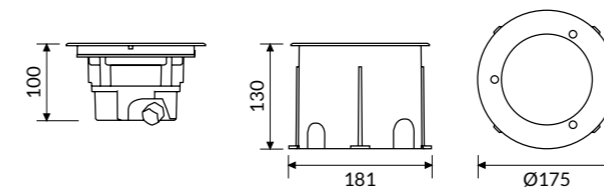

OPTIC

High asymmetrical lens with internal aluminum reflectors.
CUT OFF > 30°.

Integrate driver.

IP 67 A

COLOUR TEMPERATURE

3000K

COD	💡	lm
38HA13L3TM67	13W	1495

HALL LED GROUND MEDIUM WIDE WALLWASHER