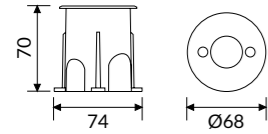

HALL LED GROUND MINI ACCENT LIGHT

OPTIC

Internal polymetacrilate lens.
Beam angles from 8°- 24°- 36°. CUT OFF > 30°.

Remote driver as accessory. Fixtures supplied with 5mt cable.