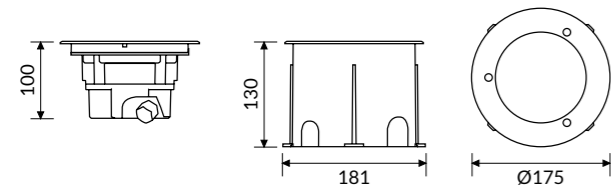

OPTIC

High asymmetrical lens with internal aluminum reflectors.
CUT OFF > 30°.

Integrate driver.

IP 67 A

COLOUR TEMPERATURE

3000K

COD	💡	lm
38HA13L3TM67	13W	1495

HALL LED GROUND MEDIUM WIDE WALLWASHER

OPTIC

Wide asymmetrical lens with internal aluminum reflectors.
CUT OFF > 30°.

Integrate driver.

IP67 A

COLOUR TEMPERATURE

3000K

COD	Icon	lm
38WA13L3TM67		1495

Accessories