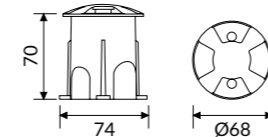

HALL LED GROUND MINI 4X

OPTIC

Satin glass with a quadruple emission mask.
CUT OFF > 30°.

Remote driver as accessory. Fixtures supplied with 5mt cable.