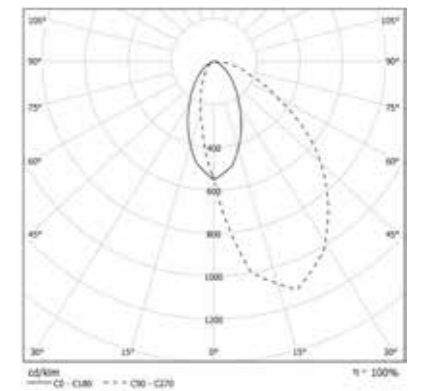

COLOUR TEMPERATURE

3000K

COD	💡	lm
38HA13L3TM67	13W	1495