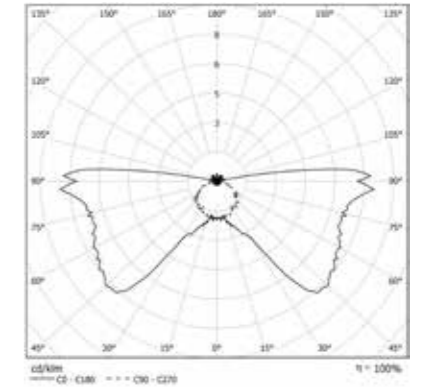

HALL LED GROUND MINI 2X

OPTIC

Satin glass with a double emission mask.
CUT OFF > 30°.

Remote driver as accessory. Fixtures supplied with 5mt cable.

IP 67 A