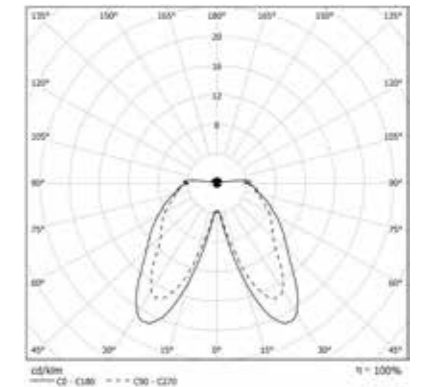

Remote driver as accessory. Fixtures supplied with 5mt cable.

IP 67 A

COLOUR TEMPERATURE

4000K

COD	💡	lm
38HQ3L3T67	3W	189

HALL LED GROUND MEDIUM ACCENT LIGHT

OPTIC

Internal polymetacrilate lens.
Beam angles from 25° - 45° - 60° - 80°.
CUT OFF > 30°.