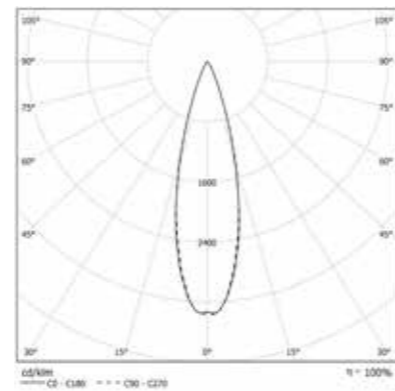

COLOUR TEMPERATURE

3000K

COD	💡	lm
38AL13L325TM67	13W 25°	1495
38AL13L345TM67	13W 45°	1495
38AL13L360TM67	13W 60°	1495
38AL13L380TM67	13W 80°	1495

HALL LED GROUND MEDIUM HIGH WALLWASHER

OPTIC

High asymmetrical lens with internal aluminum reflectors.
CUT OFF > 30°.

Integrate driver.