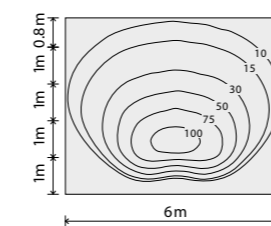

38AANDHG
Honeycomb optic.

38AASLHG
Sculpture optic.

38AAGMHG
Frosted glass.

Technical Note

HIGH WALLWASHER

Recommended installation distance.

WIDE WALLWASHER

Recommended installation distance.