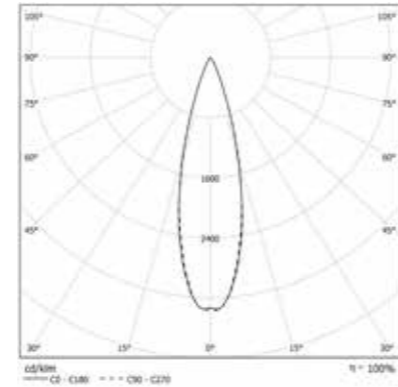

HALL LED GROUND MINI ACCENT LIGHT

OPTIC

Internal polymetacrilate lens.
Beam angles from 8°- 24°- 36°. CUT OFF > 30°.

Remote driver as accessory. Fixtures supplied with 5mt cable.

IP 67 A