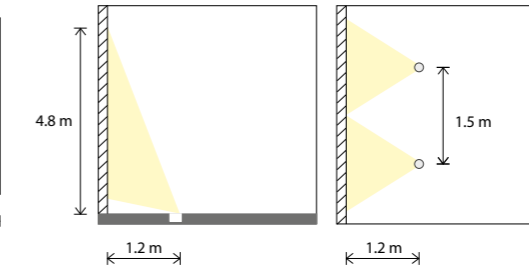

38AANDHG
Honeycomb optic.

38AASLHG
Sculpture optic.

38AAGMHG
Frosted glass.

Technical Note

HIGH WALLWASHER

Recommended installation distance.

WIDE WALLWASHER

Recommended installation distance.