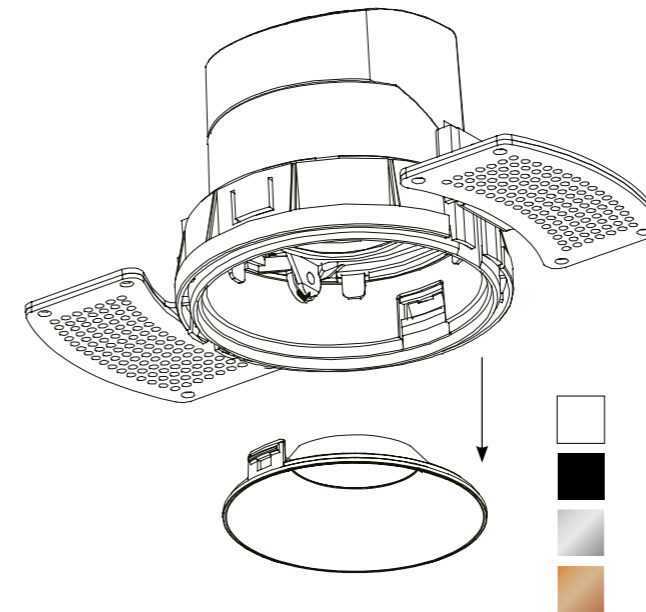

38RFGM
External reflector in gold PC for MINI version.

HALL LED FL SMALL REFLECTORS

38RFWS
External reflector in white PC for SMALL version.

38RFBS
External reflector in black PC for SMALL version.

38RFAS
External reflector in chrome PC for SMALL version.

38RFGS
External reflector in gold PC for SMALL version.

INTERCHANGEABLE FRONTAL REFLECTORS

Possibility to change the colour of the frontal reflector, adapting to the colour and type of the ceiling, for a great visual comfort and perfect aesthetics. HALL LED FL perfectly integrates with any kind of structure and environment.

ADJUSTABILITY OF THE LIGHT BEAM