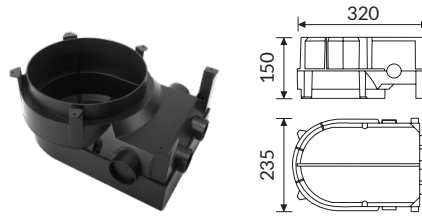

### 38AABCM

HALL LED IP65 MEDIUM box for recessed installation on concrete.

### 38AABCL

HALL LED IP65 LARGE box for recessed installation on concrete.