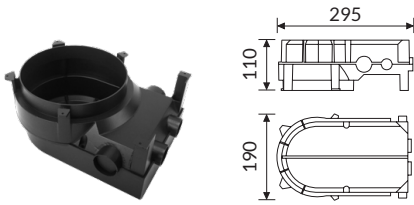

### 38AABCM

HALL LED IP65 MEDIUM box for recessed installation on concrete.

### 38AABCL

HALL LED IP65 LARGE box for recessed installation on concrete.