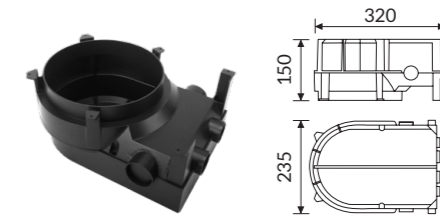

/ 2 5 2

HALL LED IP65 LARGE

OPTIC

Internal aluminum reflectors:
12°- 20°- 40°- 70° beam angles.
CUT OFF > 30°.

IP 66 A

COLOUR TEMPERATURE //

4 0 0 0 K

COD	Light Bulb Icon	lm
38VT18L412L65	18W 12° 4000K	2490
38VT18L420L65	18W 20° 4000K	2490
38VT18L440L65	18W 40° 4000K	2490
38VT18L470L65	18W 70° 4000K	2490
38VT25L412L65	25W 12° 4000K	3388
38VT25L420L65	25W 20° 4000K	3388
38VT25L440L65	25W 40° 4000K	3388
38VT25L470L65	25W 70° 4000K	3388

3 0 0 0 K

COD	Light Bulb Icon	lm
38VT18L312L65	18W 12° 3000K	2409
38VT18L320L65	18W 20° 3000K	2409
38VT18L340L65	18W 40° 3000K	2409
38VT18L370L65	18W 70° 3000K	2409
38VT25L312L65	25W 12° 3000K	3277
38VT25L320L65	25W 20° 3000K	3277
38VT25L340L65	25W 40° 3000K	3277
38VT25L370L65	25W 70° 3000K	3277

HALL LED IP65

2 5 3 /

ACCESSORIES

38AABCM

HALL LED IP65 MEDIUM box for recessed installation on concrete.

38AABCL

HALL LED IP65 LARGE box for recessed installation on concrete.

TECHNICAL NOTE