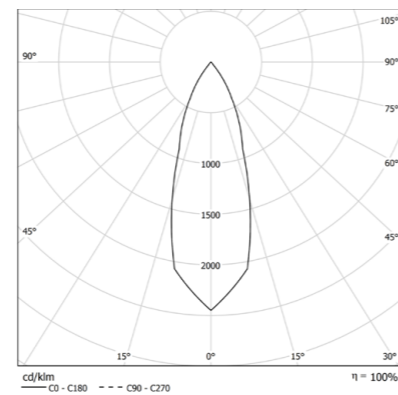

OPTIC

Internal aluminum reflectors:
15°- 24°- 36°- 50° beam angles.
CUT OFF > 30°.

2 5 1 /

HALL LED IP 6 5 MEDIUM

OPTIC

Internal aluminum reflectors:
10°- 20°- 40°- 70° beam angles.
CUT OFF > 30°.

COLOUR TEMPERATURE //