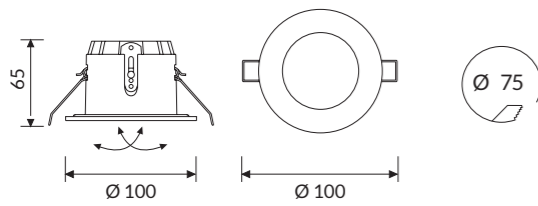

OPTIC

Internal aluminum reflectors:
15°- 24°- 36°- 50° beam angles.
CUT OFF > 30°.

2 5 1 /

HALL LED IP 6 5 MEDIUM

OPTIC

Internal aluminum reflectors:
10°- 20°- 40°- 70° beam angles.
CUT OFF > 30°.

COLOUR TEMPERATURE //