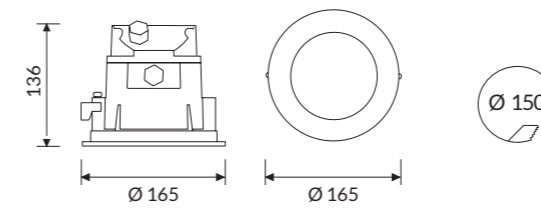

OPTIC

Internal aluminum reflectors:
15°- 24°- 36°- 50° beam angles.
CUT OFF > 30°.

2 5 1 /

HALL LED IP 6 5 MEDIUM

OPTIC

Internal aluminum reflectors:
10°- 20°- 40°- 70° beam angles.
CUT OFF > 30°.

COLOUR TEMPERATURE //