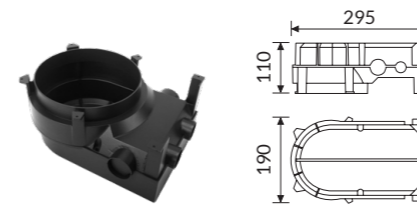

ACCESSORIES

38AABCM

HALL LED IP65 MEDIUM box for recessed installation on concrete.