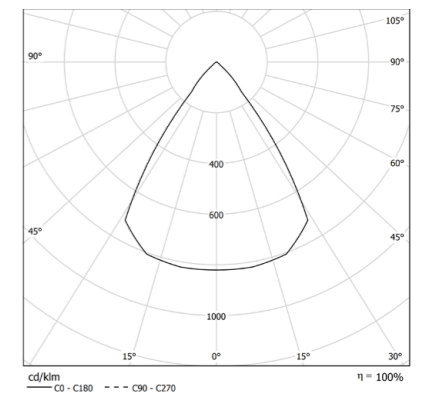

OPTIC

Internal aluminum reflectors:
15°- 24°- 36°- 50° beam angles.
CUT OFF > 30°.

2 5 1 /

HALL LED IP 6 5 MEDIUM

OPTIC

Internal aluminum reflectors:
10°- 20°- 40°- 70° beam angles.
CUT OFF > 30°.

COLOUR TEMPERATURE //