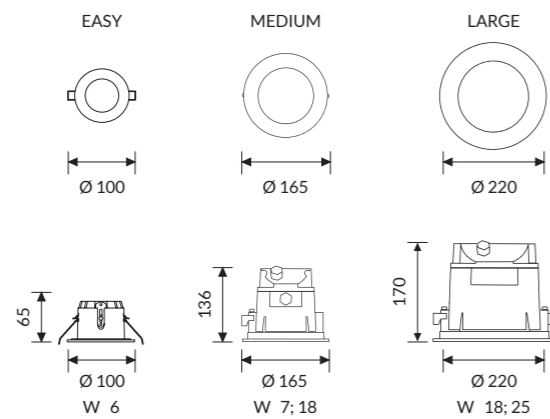

η >105 lm/W; >135 lm/W

CRI >80

IP 65; 66

UGR <19