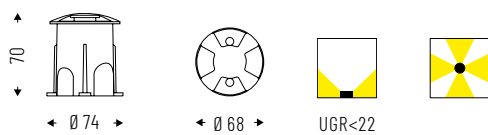

HALL LED GROUND ^{MINI 4X}

Accessories on page 304. **IP67** **IK10**

Satin glass with quadruple emission mask.
CUT OFF > 30°.

Remote driver as accessory. Fixtures supplied with 5mt cable.

Cod.		lm	Ø mm
38HQ3K3T67	3W	189	68