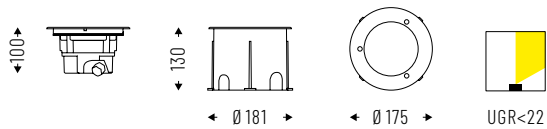

HALL LED GROUND MEDIUM ACCENT LIGHT

Accessories on page 304. **IP 67** **IK10**

Internal polycarbonate lens.
 Beam angles: 25° - 45° - 60° - 80°.
 CUT OFF > 30°.

Built-in driver.

| Cod. | Beam angle | lm | Ø mm |
|----------------|------------|------|------|
| 38AL13K325TM67 | 13W 25° | 1495 | 175 |
| 38AL13K345TM67 | 13W 45° | 1495 | 175 |
| 38AL13K360TM67 | 13W 60° | 1495 | 175 |
| 38AL13K380TM67 | 13W 80° | 1495 | 175 |

HALL LED GROUND MEDIUM HIGH WALLWASHER

Accessories on page 304. **IP 67** **IK10**

Internal polycarbonate lens.
 Beam angles: 25° - 45° - 60° - 80°.
 CUT OFF > 30°.

Built-in driver.

| Cod. | Beam angle | lm | Ø mm |
|--------------|------------|------|------|
| 38HA13K3TM67 | 13W | 1495 | 175 |