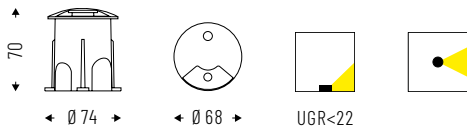

HALL LED GROUND MINI 1X

Accessories on page 304. **IP 67** **IK10**

Satin glass with single emission mask.

CUT OFF > 30°.

Remote driver as accessory. Fixtures supplied with 5mt cable.

Cod.	Icon	lm	Ø mm
38HS3K3T67	3W	189	68