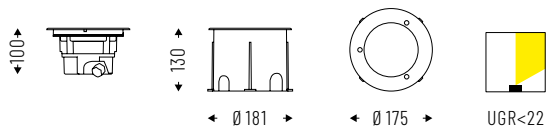

HALL LED GROUND MEDIUM WIDE WALLWASHER

Accessories on page 304. **IP 67** **IK10**

Internal polycarbonate lens.
Beam angles: 25° - 45° - 60° - 80°.
CUT OFF > 30°.

Built-in driver.

Cod.	Beam angle	lm	Ø mm
38WA13K3TM67	13W	1495	175