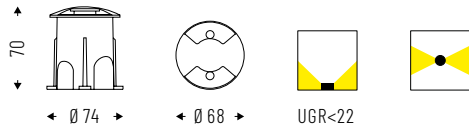

HALL LED GROUND ^{MINI 2X}

Accessories on page 304. **IP67** **IK10**

Satin glass with double emission mask.
CUT OFF > 30°.

Remote driver as accessory. Fixtures supplied with 5mt cable.

Cod.		lm	Ø mm
38HD3K3T67	3W	189	68