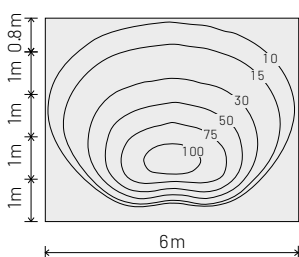

WIDE WALLWASHER

Recommended installation distance.