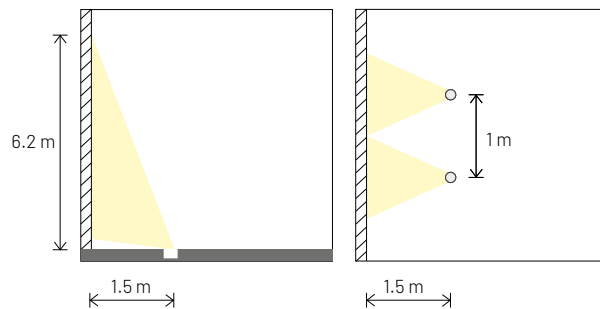

ACCESSORIES

PER HALL LED GROUND MINI

Constant current LED driver for single connection..

38LC4700IS

Constant current LED driver for 2 fixtures.

38LC12700IS

Constant current LED driver for 4 fixtures.

38LC17700IS

PER HALL LED GROUND MEDIUM

Honeycomb optic.

38AANDHG

Micro-engraved glass.

38AASLHG

Frosted glass.

38AAGMHG

TECHNICAL NOTES

HIGH WALLWASHER

Recommended installation distance.