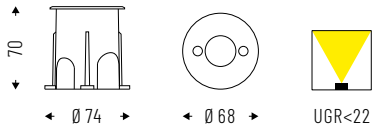

SPECIFICATIONS

CoB LED technology.
MINI AL: polymethacrylate lens, beam angles: 8° -24°- 36°.
MINI TX - 2X - 4X: frosted glass with single, double, quadruple emission.
MEDIUM AL: polymethacrylate lens, beam 25°- 45°- 60°- 80°.
MEDIUM HA: intensive asymmetrical lens with internal aluminum reflector.
MEDIUM WA: wide beam asymmetrical lens with internal aluminum reflector.

Beam angle: 8° - 24° - 36°.

CUT OFF > 30°.

Remote driver as accessory. Fixtures supplied with 5mt cable.

| Cod. | Icon | lm | Ø mm |
|--------------|--------|-----|------|
| 38AL3K38T67 | 3W 8° | 189 | 68 |
| 38AL3K324T67 | 3W 24° | 189 | 68 |
| 38AL3K336T67 | 3W 36° | 189 | 68 |