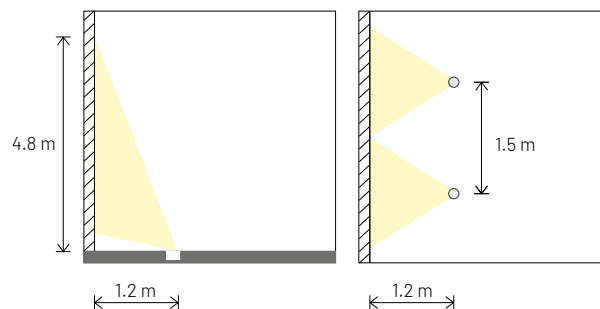

WIDE WALLWASHER

Recommended installation distance.