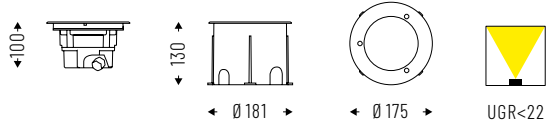

HALL LED GROUND MEDIUM ACCENT LIGHT

Accessories on page 304. **IP 67** **IK10**

Internal polycarbonate lens.
Beam angles: 25° - 45° - 60° - 80°.
CUT OFF > 30°.

Built-in driver.

Cod.	Beam angle	lm	Ø mm
38AL13K325TM67	13W 25°	1495	175
38AL13K345TM67	13W 45°	1495	175
38AL13K360TM67	13W 60°	1495	175
38AL13K380TM67	13W 80°	1495	175