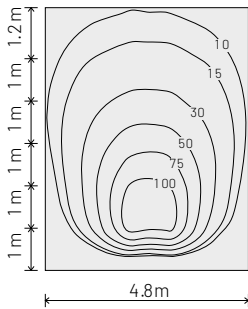

ACCESSORIES

PER HALL LED GROUND MINI

Constant current LED driver for single connection..

38LC4700IS

Constant current LED driver for 2 fixtures.

38LC12700IS

Constant current LED driver for 4 fixtures.

38LC17700IS

PER HALL LED GROUND MEDIUM

Honeycomb optic.

38AANDHG

Micro-engraved glass.

38AASLHG

Frosted glass.

38AAGMHG

TECHNICAL NOTES

HIGH WALLWASHER

Recommended installation distance.