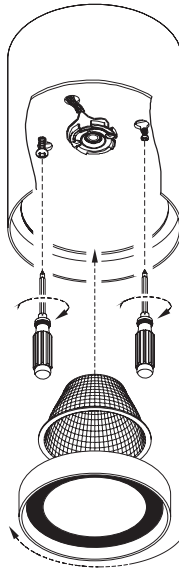

HALL LED CEILING IP65

TECHNICAL NOTE

1

2

3