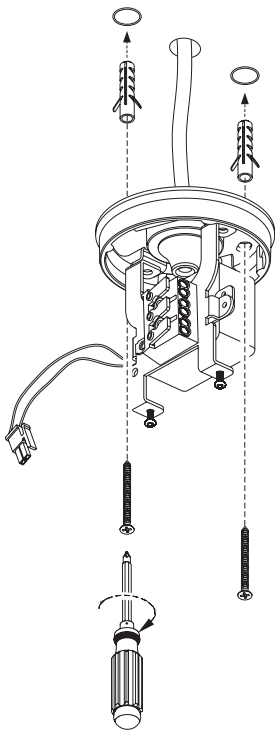

HALL LED CEILING IP65

TECHNICAL NOTE

1

2

3