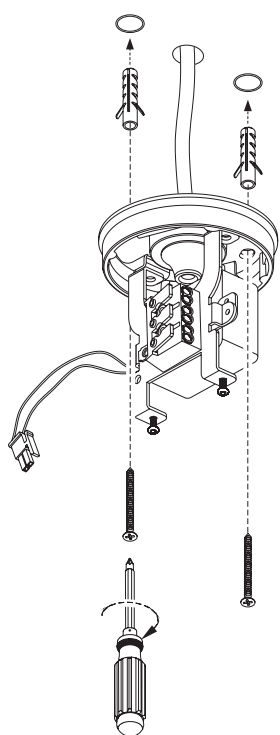

HALL LED CEILING IP65

NOTE TECNICHE

1

2

3