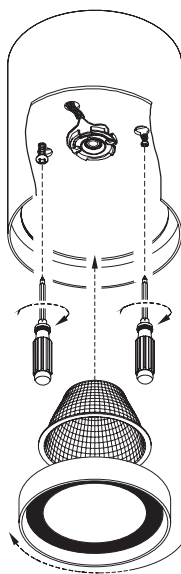

HALL LED CEILING IP65

NOTE TECNICHE

1

2

3