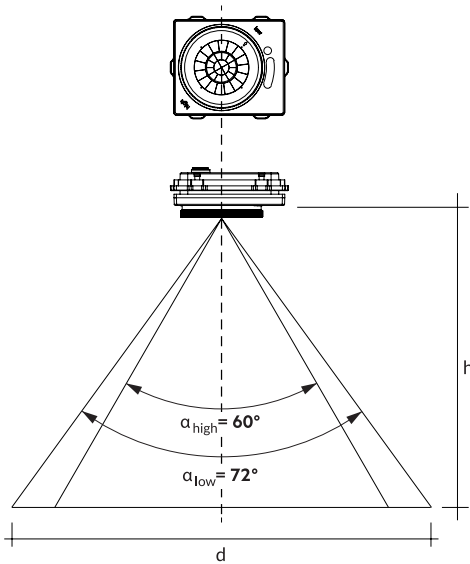

ACCESSORIES

LNGADEN

Shading entry lens.

LNGADA

Shading aisle lens.

LNGADHA

Shading half lens.

TECHNICAL NOTE

PRESENCE / MOTION DETECTION

h	Zoom	d
8 m	low	12.0 m
9 m	low	13.5 m
10 m	low	15.0 m
11 m	low	16.5 m
12 m	low	18.0 m
12 m	high	14.0 m
13 m	high	15.2 m
14 m	high	16.4 m
15 m	high	17.6 m
16 m	high	18.8 m
17 m	high	19.8 m