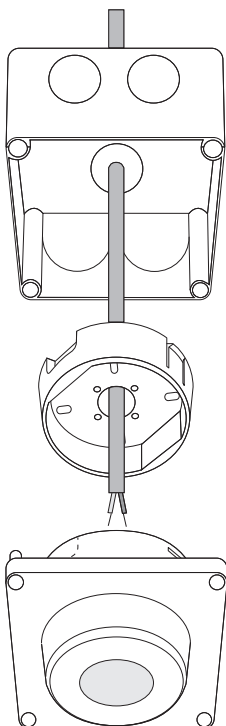

TECHNICAL NOTE

MOUNTING HEIGHT UP TO 14 M

INSTALLATION

cable: 5,2m - 17mm

Mounting Box with
M20 cable entry
membrane options.

Optional internal
Back Plate with knock
out options

Front Cover and
Control Unit