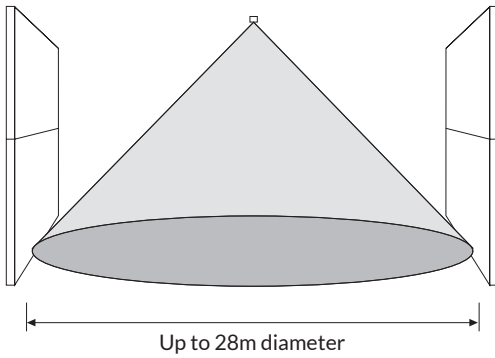

TECHNICAL NOTE

MOUNTING HEIGHT UP TO 14 M

INSTALLATION

cable: 5,2m - 17mm

Mounting Box with
M20 cable entry
membrane options.

Optional internal
Back Plate with knock
out options

Front Cover and
Control Unit