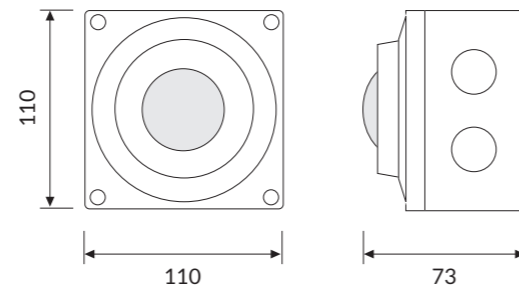

## TECHNICAL NOTE

MOUNTING HEIGHT UP TO 14 M

COD

DIMKITBTIP

## INSTALLATION

cable: 5,2m - 17mm

Mounting Box with M20 cable entry membrane options.

Optional internal Back Plate with knock out options

Front Cover and Control Unit