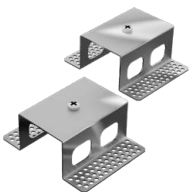

DIAMANTE

ACCESSORIES

82AA13

Single wire 1500mm long adjustable suspension kit.

82AA1330

Single wire 3000mm long adjustable suspension kit.

82AA16

3 poles-ceiling rose power cable. Cable length 2000mm.

82AA165P

5 poles-ceiling rose power cable. Cable length 2000mm.

82AA09F

End caps kit for DIAMANTE FREE version.

82AA11

Electrified linear joint for ceiling and suspended version.

82MC500: 500mm

82MC1000: 1000mm

Aluminium blind module connection adaptable to size on site.

82AA11F

Linear joint for DIAMANTE FREE version.

82AA17ML

Spring for installation of DIAMANTE FREE recessed light modules on plasterboard.

82AA17

Brackets kit for recessed installation.