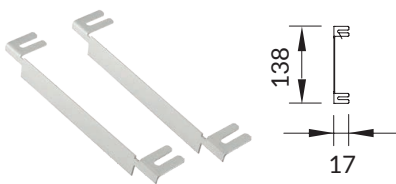

80AA165P

5 poles-ceiling rose power cable. Cable length 2000mm.

80AA11

Electrified linear joint.

80AA05

Electrified 2 ways joint 90°.

80AA06

Electrified 3 ways joint.

80AA07

Electrified 4 ways joint.

80MC1000: 1000mm

80MC2000: 2000mm

Blind connection module in aluminium. Enquire for other lengths.

A C C E S S O R I E S

W A L L

80AA15

Kit for wall installation.

80AA151M

Kit for wall installation
Bright 6W / 12W.

R E C E S S E D

80AAPIL

Header kit for recessed installation.

- 80PL24:** for 24W (LP) / 48W (HP)
- 80PL30:** for 30W (LP) / 60W (HP)
- 80PL36:** for 36W (LP) / 72W (HP)
- 80PL42:** for 42W (LP)
- 80PL48:** for 48W (LP)
- 80PL54:** for 54W (LP)
- 80PL60:** for 60W (LP)
- 80PL66:** for 66W (LP)

Side aluminum profile recessing, also for continuous-row. Each item code is composed of 2 pieces of aluminum profile, joint plates and spacers for alignment. Stirrup brackets magnetically hold the Bright module into the profile for a trimless effect.