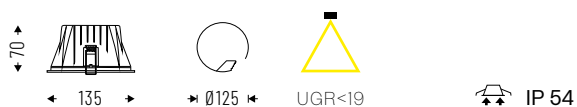

Cod. 4000K	Led	lm	Lmm
44MP14K4S54	14W	1605	135
44MP20K4S54	20W	2190	135
44MP28K4S54	28W	3080	135

Cod. 3000K	Led	lm	Lmm
44MP14K3S54	14W	1564	135
44MP20K3S54	20W	2132	135
44MP28K3S54	28W	2996	135