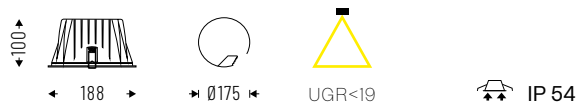

BOX LED   MEDIUM

Internal polycarbonate reflector and opal microprism polycarbonate diffuser.
Cut-off >20°.