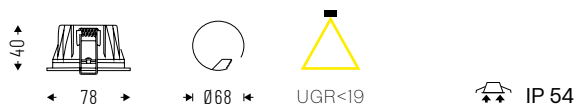

BOX LED MINI

Internal polycarbonate reflector and opal microprism polycarbonate diffuser.
Cut-off >20°.

Cod. 4000K	Led	lm	Lmm
44MP7K454	7W	705	78
44MP10K454	10W	958	78

Cod. 3000K	Led	lm	Lmm
44MP7K354	7W	662	78
44MP10K354	10W	903	78

BOX LED SMALL

Internal polycarbonate reflector and opal microprism polycarbonate diffuser.
Cut-off >20°.