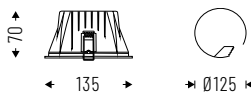

BOX LED ^{SMALL}

IP 54

Internal polycarbonate reflector and opal microprism polycarbonate diffuser.
CUT OFF > 20°.