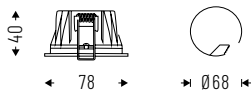

BOX LED ^{MINI}

IP 54

Internal polycarbonate reflector and opal microprism polycarbonate diffuser.
CUT OFF > 20°.