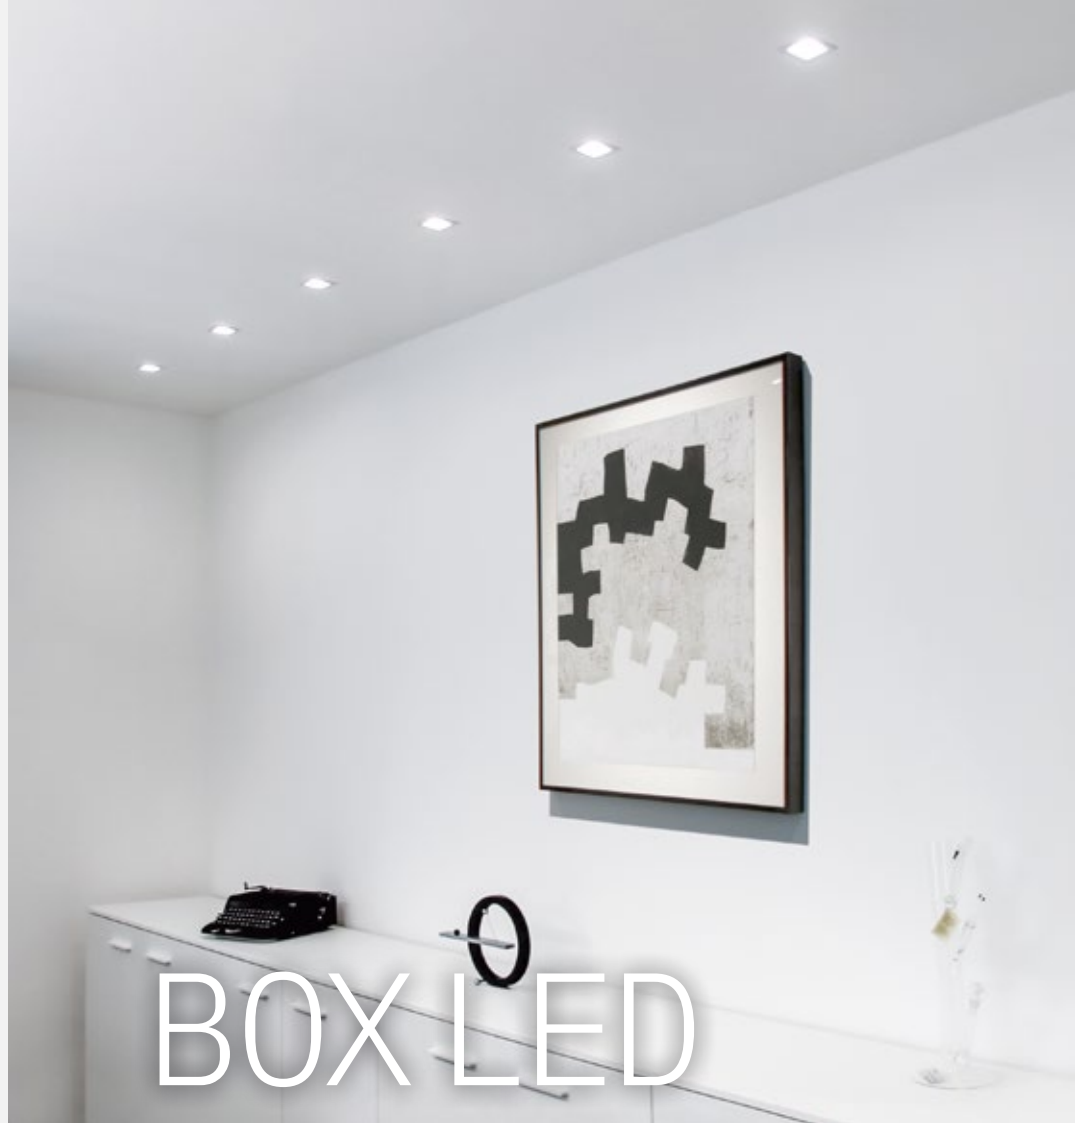

## COLORS

White RAL 9010 matte - code B  
Black RAL 9005 matte - code C8

**BOX LED** is a line of architectural design luminaires for recessed installation, entirely made of **die-cast aluminum**. Available in three sizes, it offers an incredible variety of powers and lumen packages suitable for any type of environment. The innovative design of the recessed part allows **unparalleled ease of installation: BOX LED** in fact fits into a round hole, facilitating the installation and alignment phase.