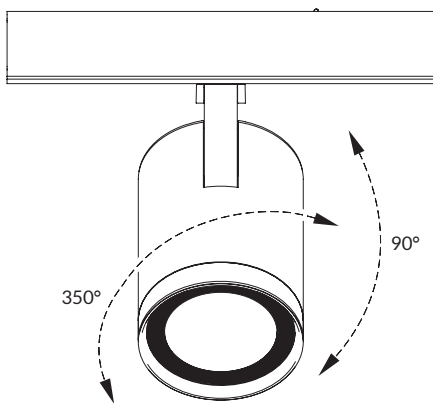

VECTOR SPOT VT MEDIUM
Honeycomb optic.

TECHNICAL NOTE

BODY ROTATION

VECTOR SPOT

TECHNICAL NOTE

INSTALLATION